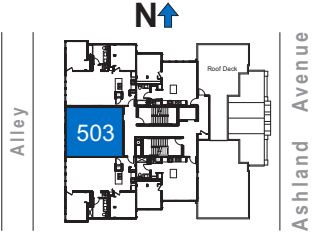

EAST VILLAGE LOFTS

1100 N. Ashland Avenue, Chicago, IL 60622 - EastVillageLofts.com - WickerParkApartments.com

*All dimensions are approximate

1 Bedroom

Unit 503

Equal Housing Opportunity