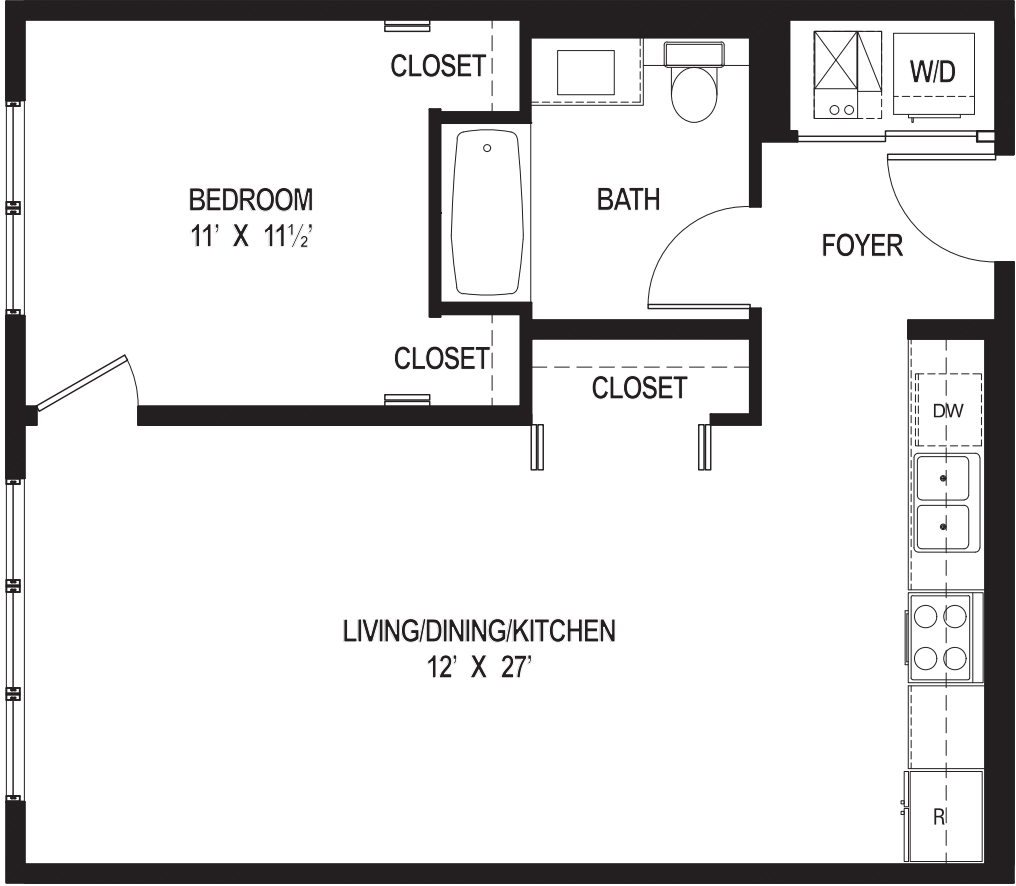

EAST VILLAGE LOFTS

1100 N. Ashland Avenue, Chicago, IL 60622 - EastVillageLofts.com - WickerParkApartments.com

*All dimensions are approximate

1 Bedroom

Unit 503

Equal Housing Opportunity