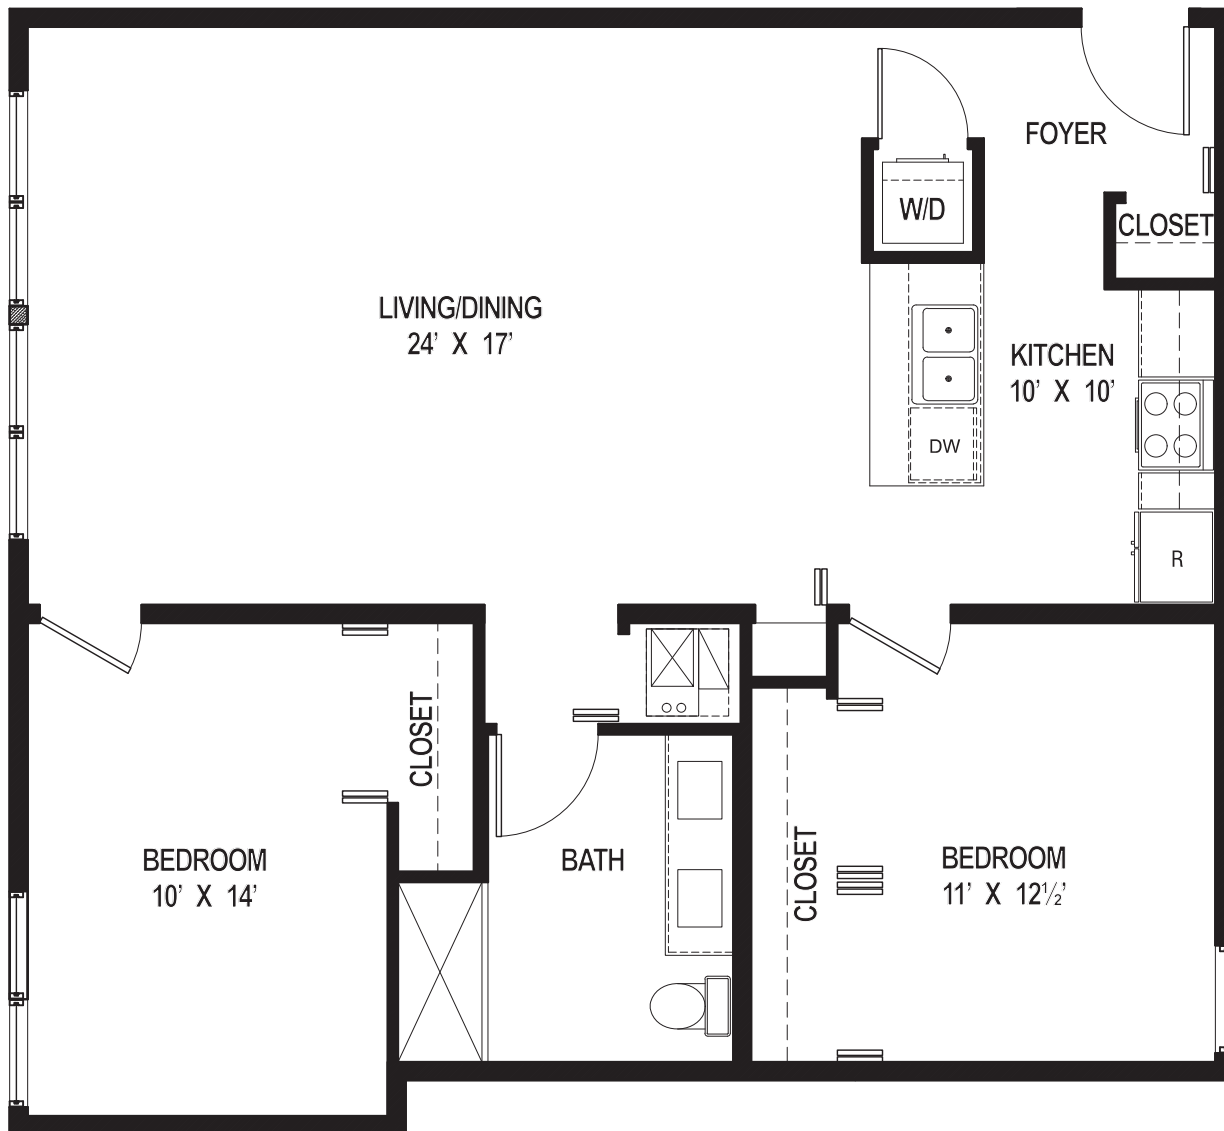

EAST VILLAGE LOFTS

1100 N. Ashland Avenue, Chicago, IL 60622 - EastVillageLofts.com - WickerParkApartments.com

*All dimensions are approximate

2 Bedroom
1 Bath

Unit 502