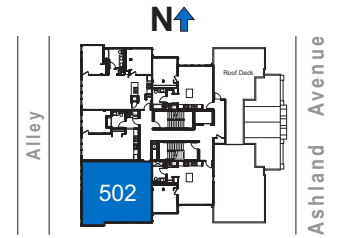

EAST VILLAGE LOFTS

1100 N. Ashland Avenue, Chicago, IL 60622 - EastVillageLofts.com - WickerParkApartments.com

*All dimensions are approximate

2 Bedroom
1 Bath

Unit 502