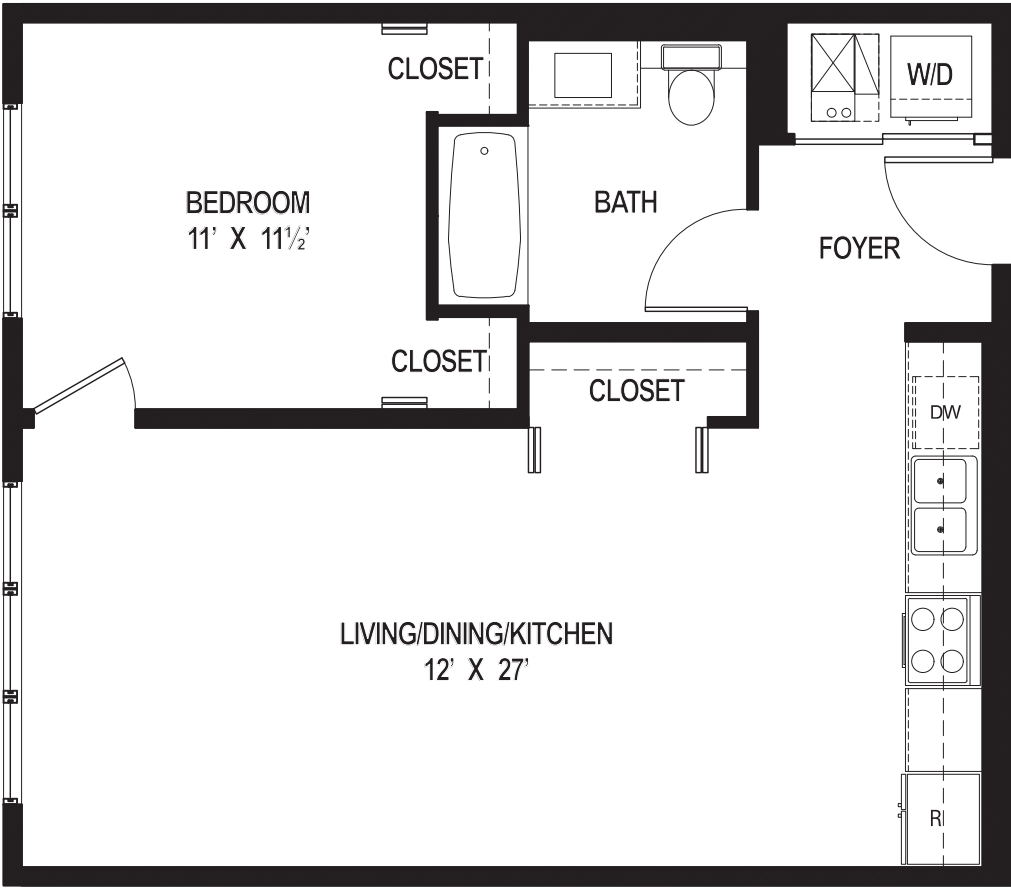

# EAST VILLAGE LOFTS

1100 N. Ashland Avenue, Chicago, IL 60622 - EastVillageLofts.com - WickerParkApartments.com

\*All dimensions are approximate

1 Bedroom