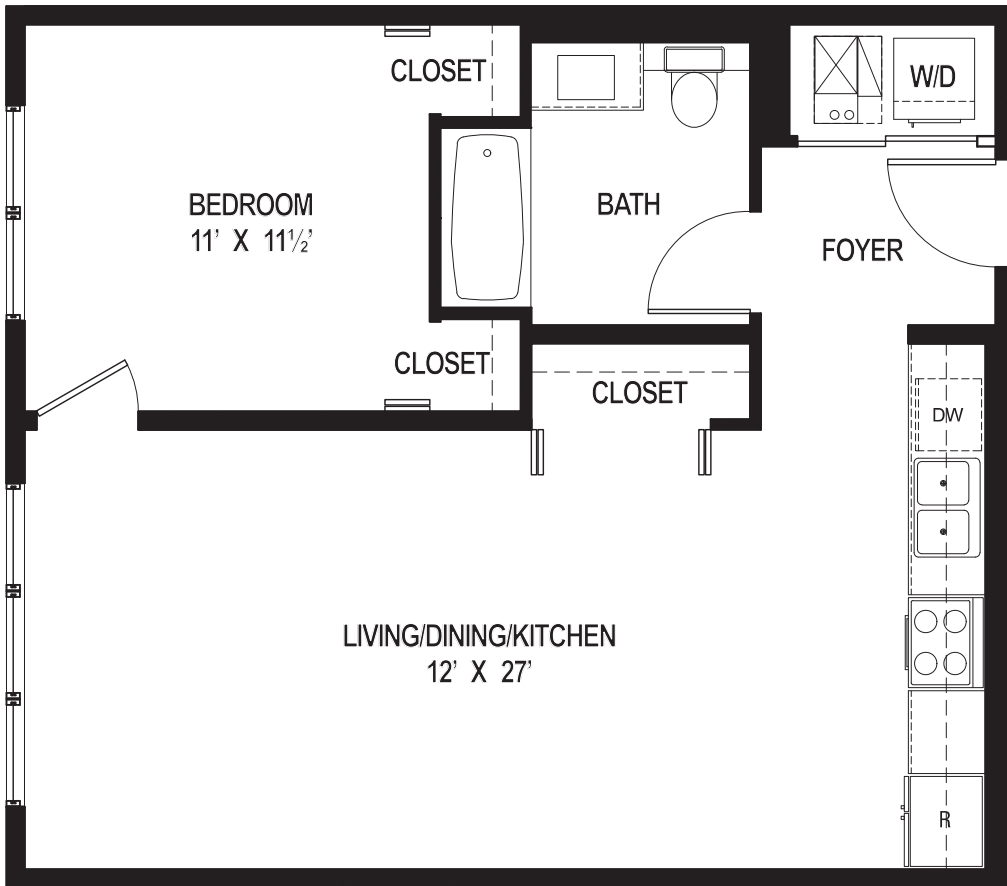

# EAST VILLAGE LOFTS

1100 N. Ashland Avenue, Chicago, IL 60622 - EastVillageLofts.com - WickerParkApartments.com

\*All dimensions are approximate

1 Bedroom

# Unit 304