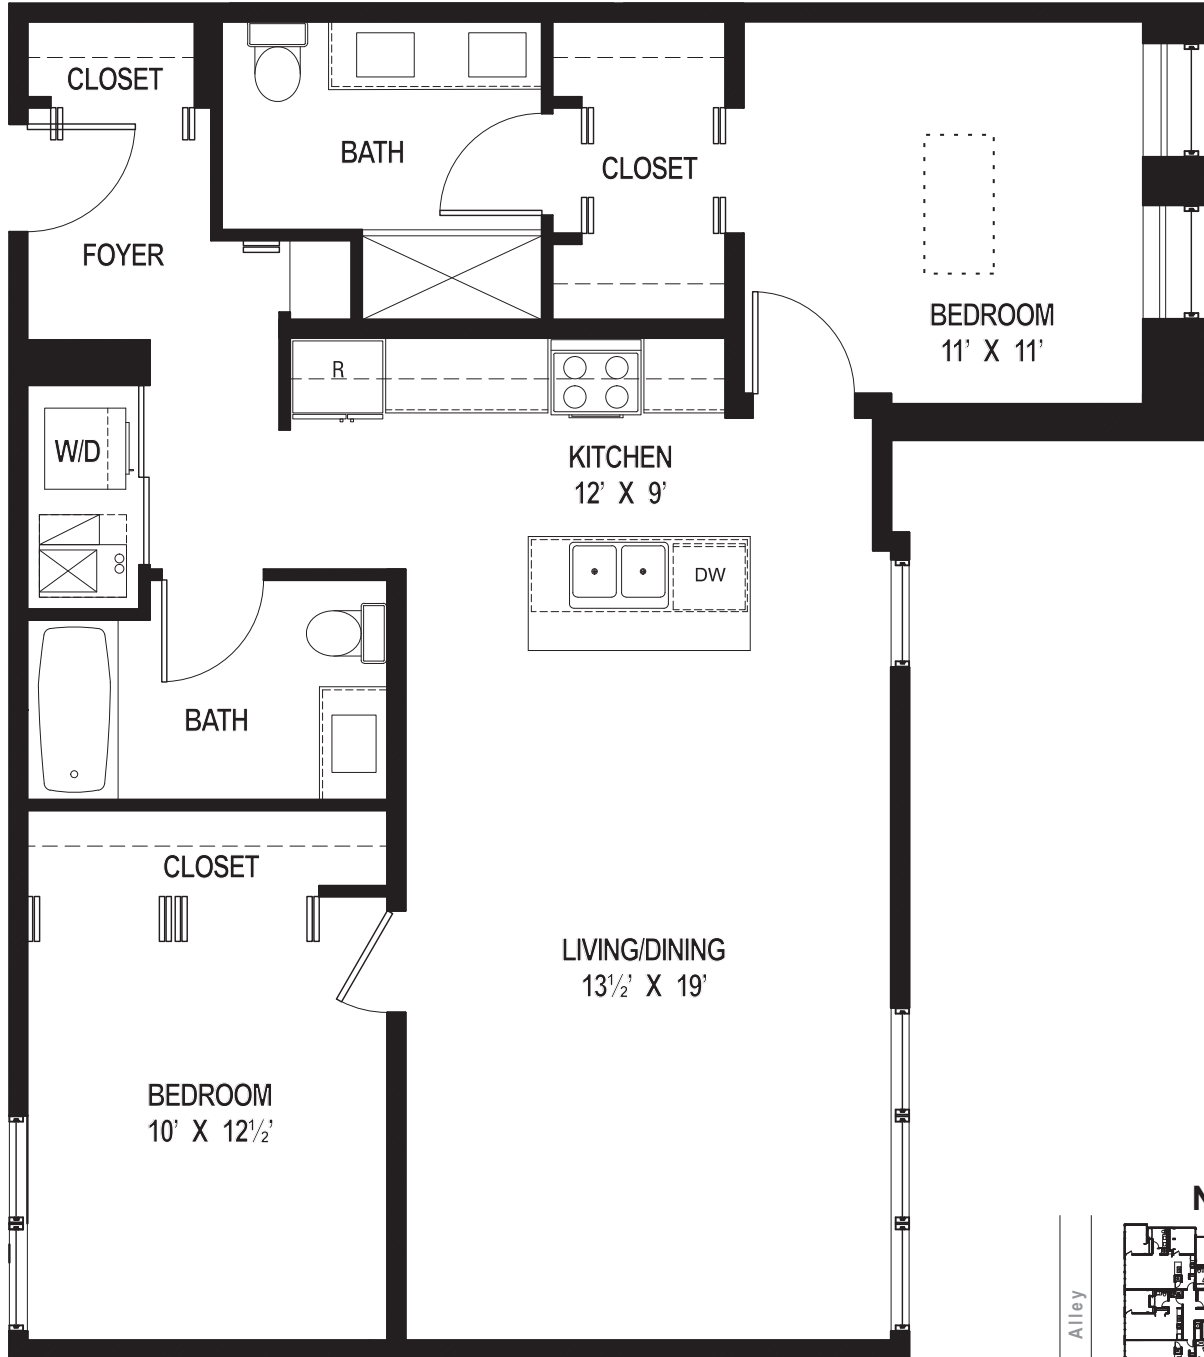

EAST VILLAGE LOFTS

1100 N. Ashland Avenue, Chicago, IL 60622 - EastVillageLofts.com - WickerParkApartments.com

*All dimensions are approximate

2 Bedroom
2 Bath

Unit 301