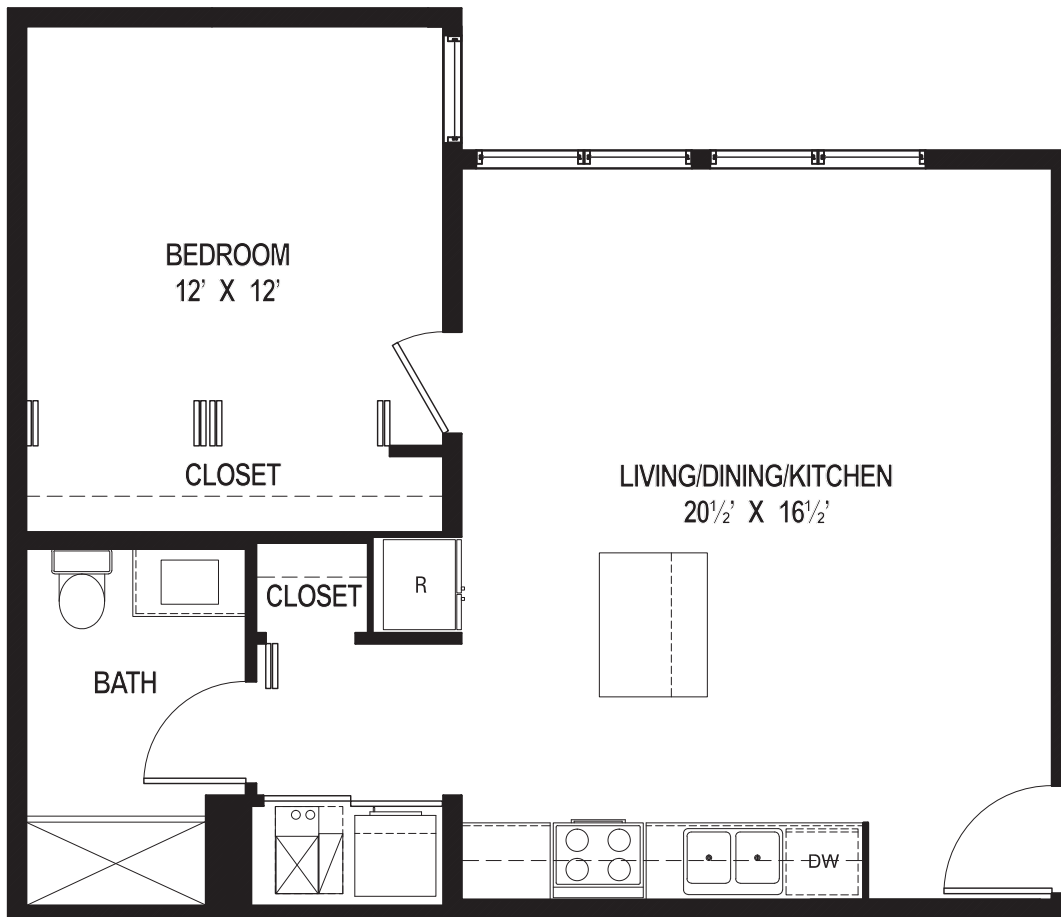

EAST VILLAGE LOFTS

1100 N. Ashland Avenue, Chicago, IL 60622 - EastVillageLofts.com - WickerParkApartments.com

*All dimensions are approximate

1 Bedroom

Unit 206