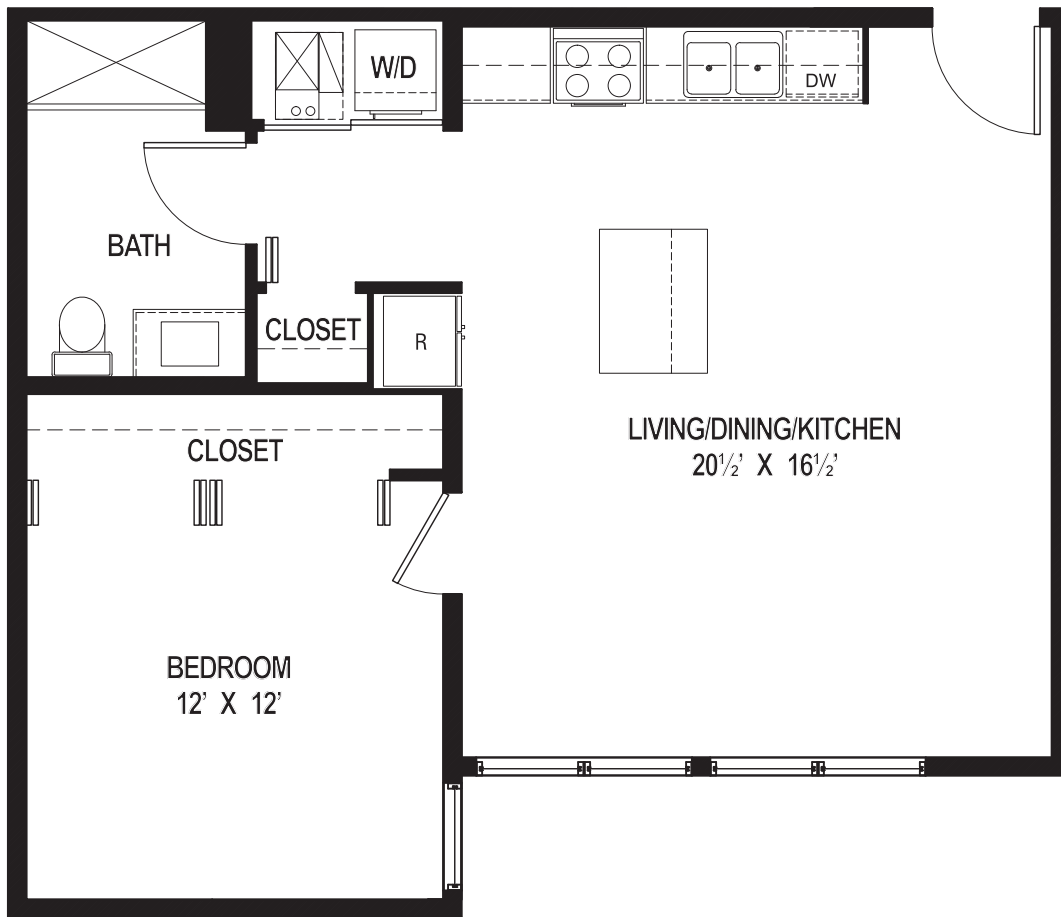

EAST VILLAGE LOFTS

1100 N. Ashland Avenue, Chicago, IL 60622 - EastVillageLofts.com - WickerParkApartments.com

*All dimensions are approximate

1 Bedroom

Unit 202