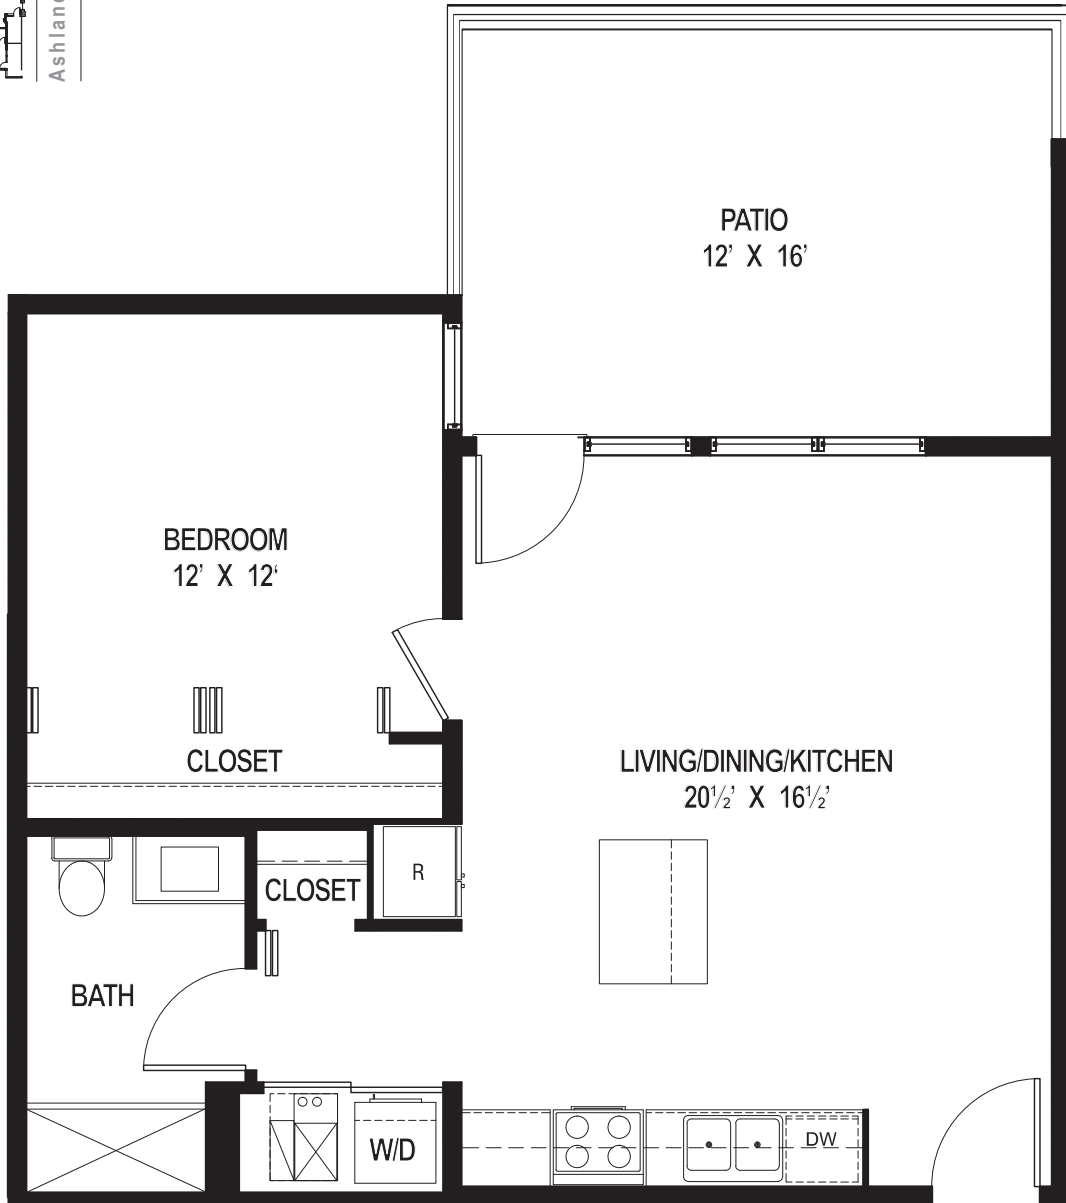

EAST VILLAGE LOFTS

1100 N. Ashland Avenue, Chicago, IL 60622 - EastVillageLofts.com - WickerParkApartments.com

*All dimensions are approximate

1 Bedroom

Unit 104