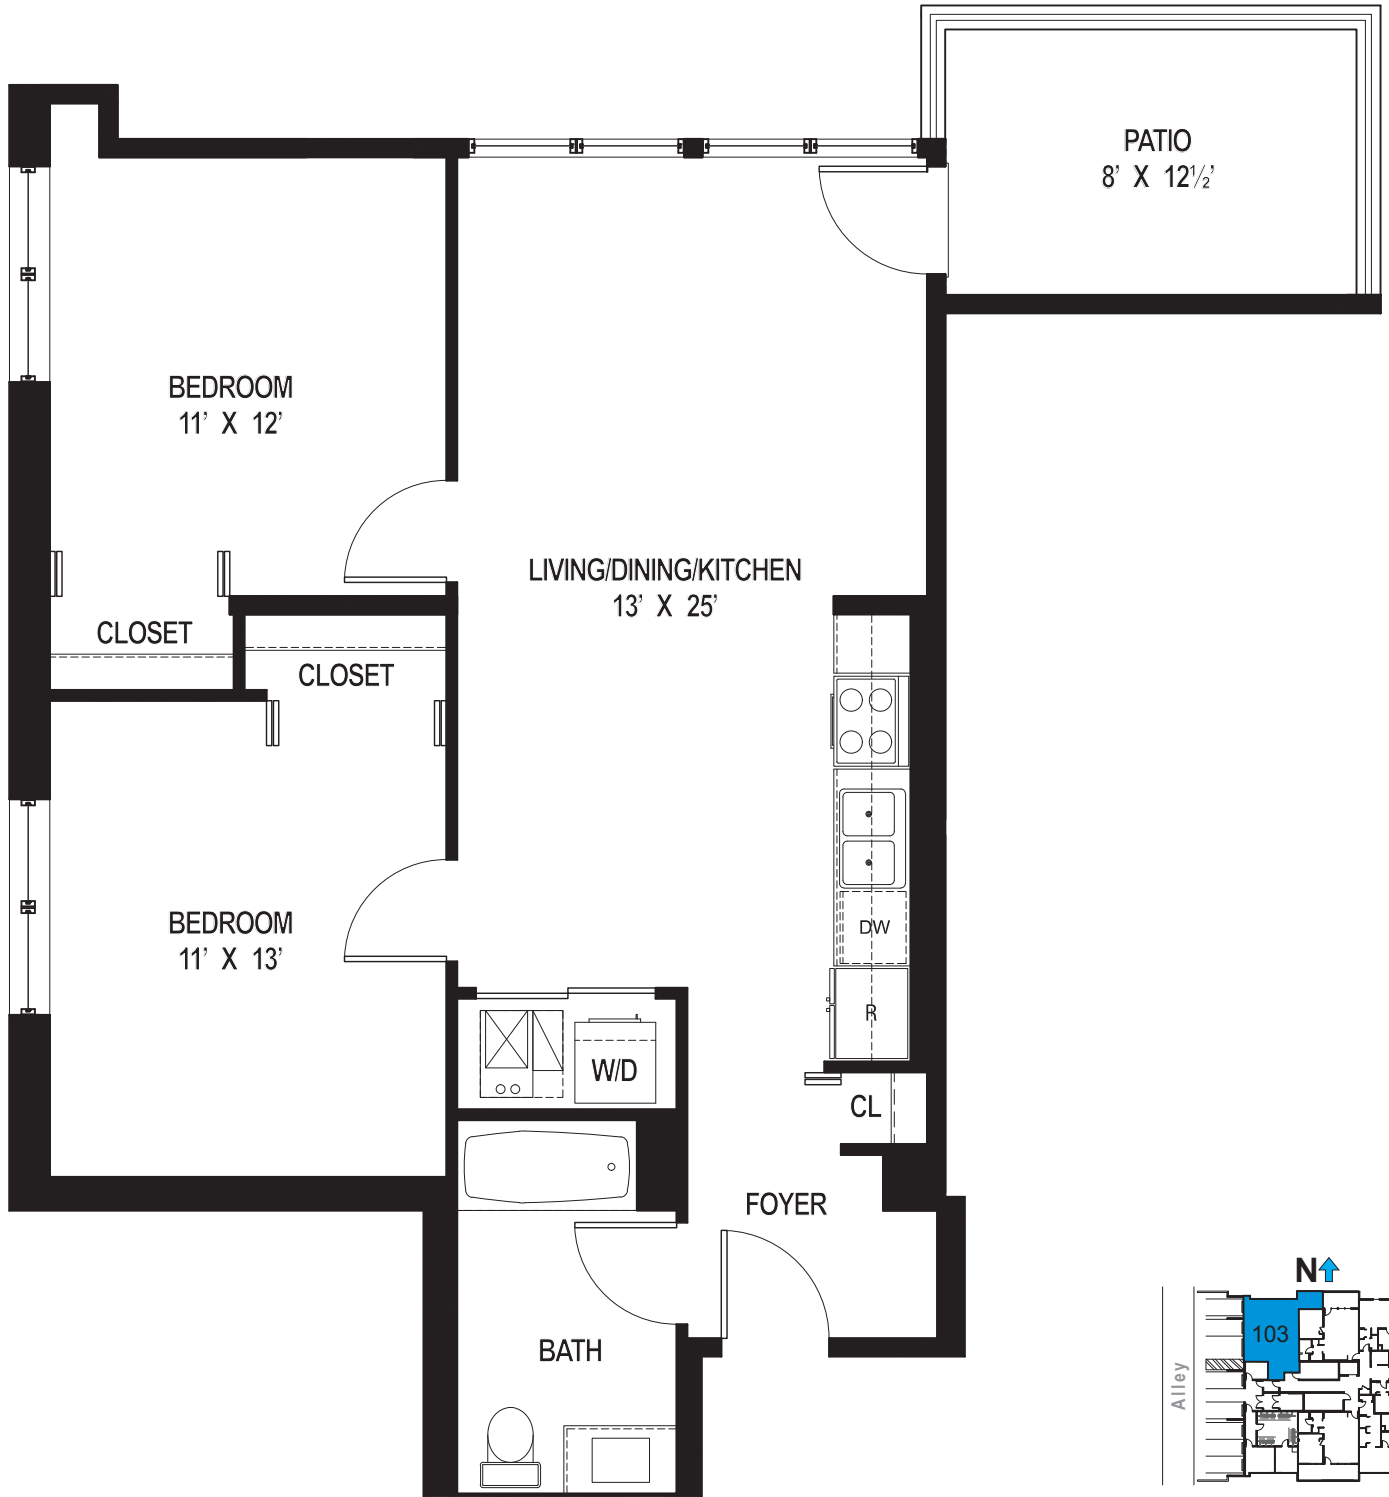

EAST VILLAGE LOFTS

1100 N. Ashland Avenue, Chicago, IL 60622 - EastVillageLofts.com - WickerParkApartments.com

*All dimensions are approximate

2 Bedroom
1 Bath

Unit 103