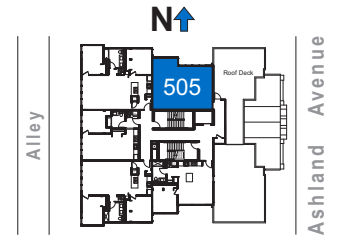

# EAST VILLAGE LOFTS

1100 N. Ashland Avenue, Chicago, IL 60622 - EastVillageLofts.com - WickerParkApartments.com

\*All dimensions are approximate

1 Bedroom