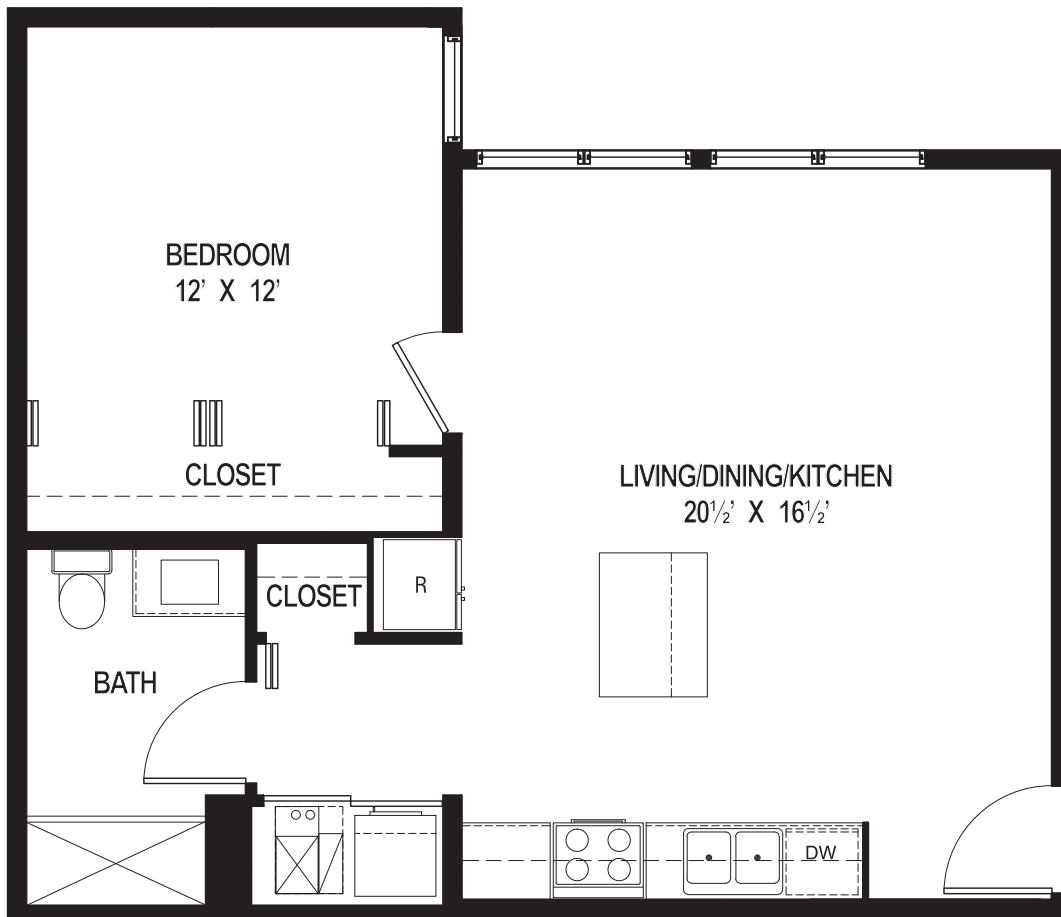

# EAST VILLAGE LOFTS

1100 N. Ashland Avenue, Chicago, IL 60622 - EastVillageLofts.com - WickerParkApartments.com

\*All dimensions are approximate

1 Bedroom

# Unit 505