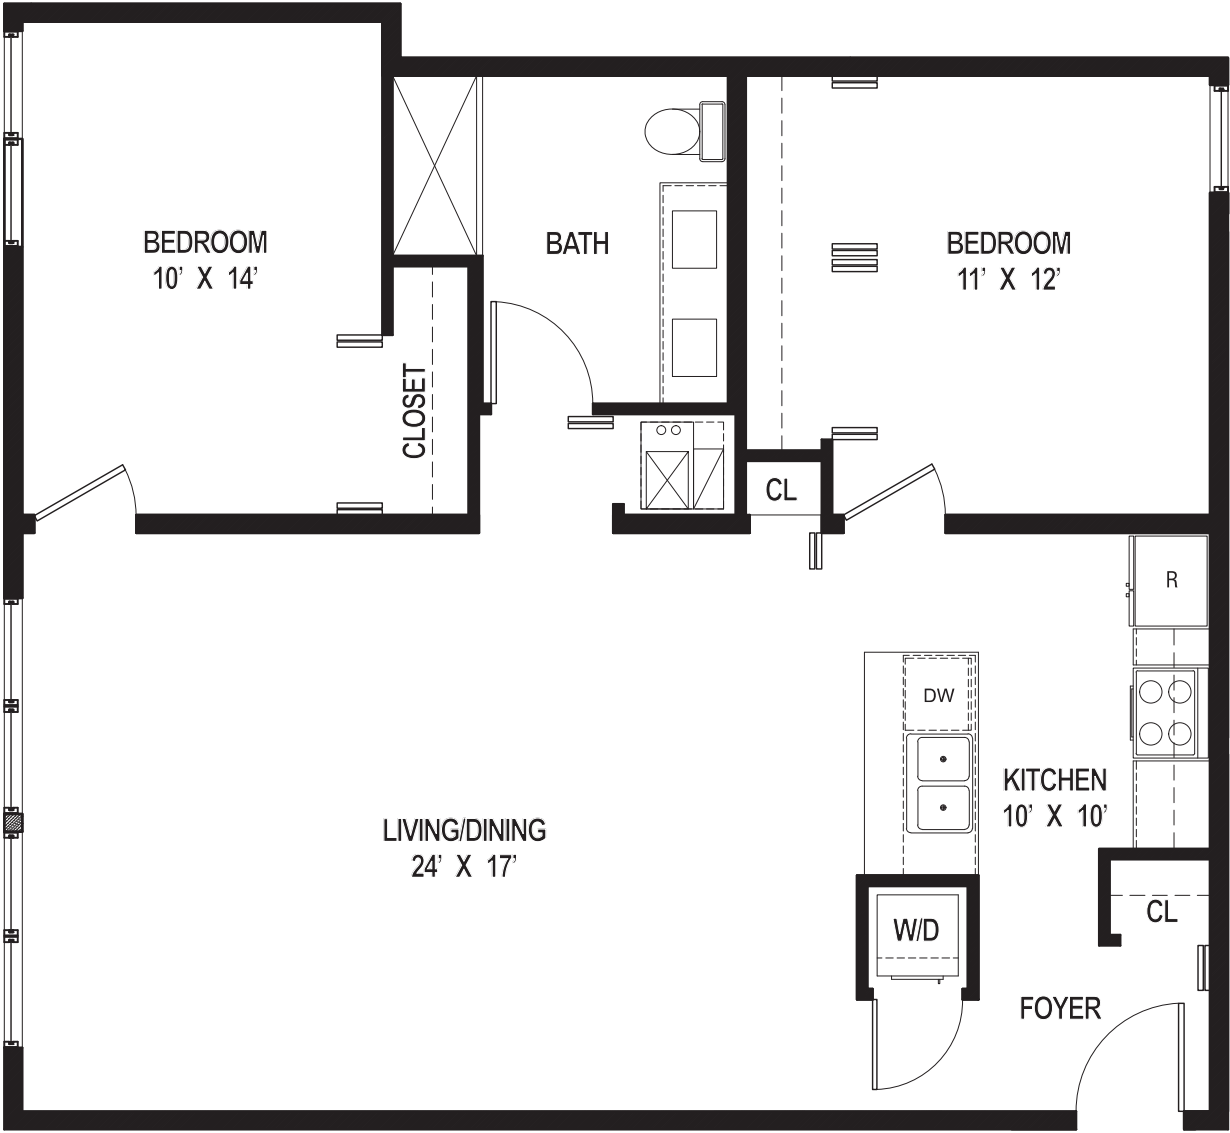

EAST VILLAGE LOFTS

1100 N. Ashland Avenue, Chicago, IL 60622 - EastVillageLofts.com - WickerParkApartments.com

*All dimensions are approximate

2 Bedroom
1 Bath

Unit 504