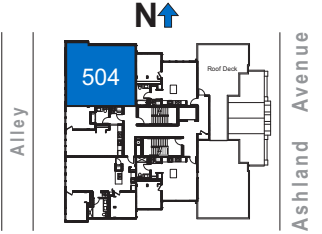

EAST VILLAGE LOFTS

1100 N. Ashland Avenue, Chicago, IL 60622 - EastVillageLofts.com - WickerParkApartments.com

*All dimensions are approximate

2 Bedroom
1 Bath

Unit 504