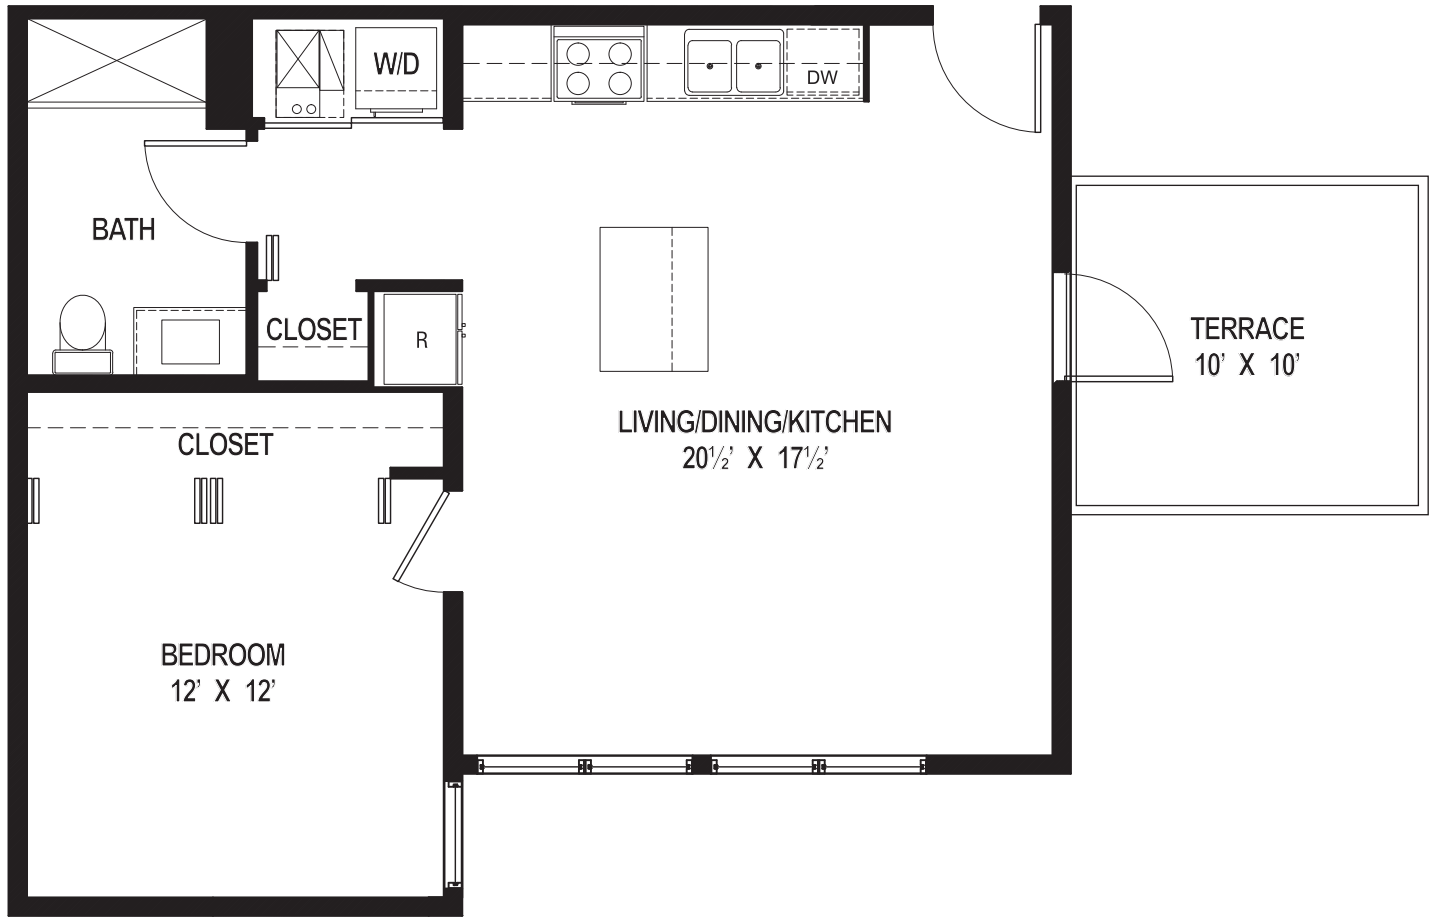

EAST VILLAGE LOFTS

1100 N. Ashland Avenue, Chicago, IL 60622 - EastVillageLofts.com - WickerParkApartments.com

*All dimensions are approximate

1 Bedroom

Unit 501

Equal Housing Opportunity