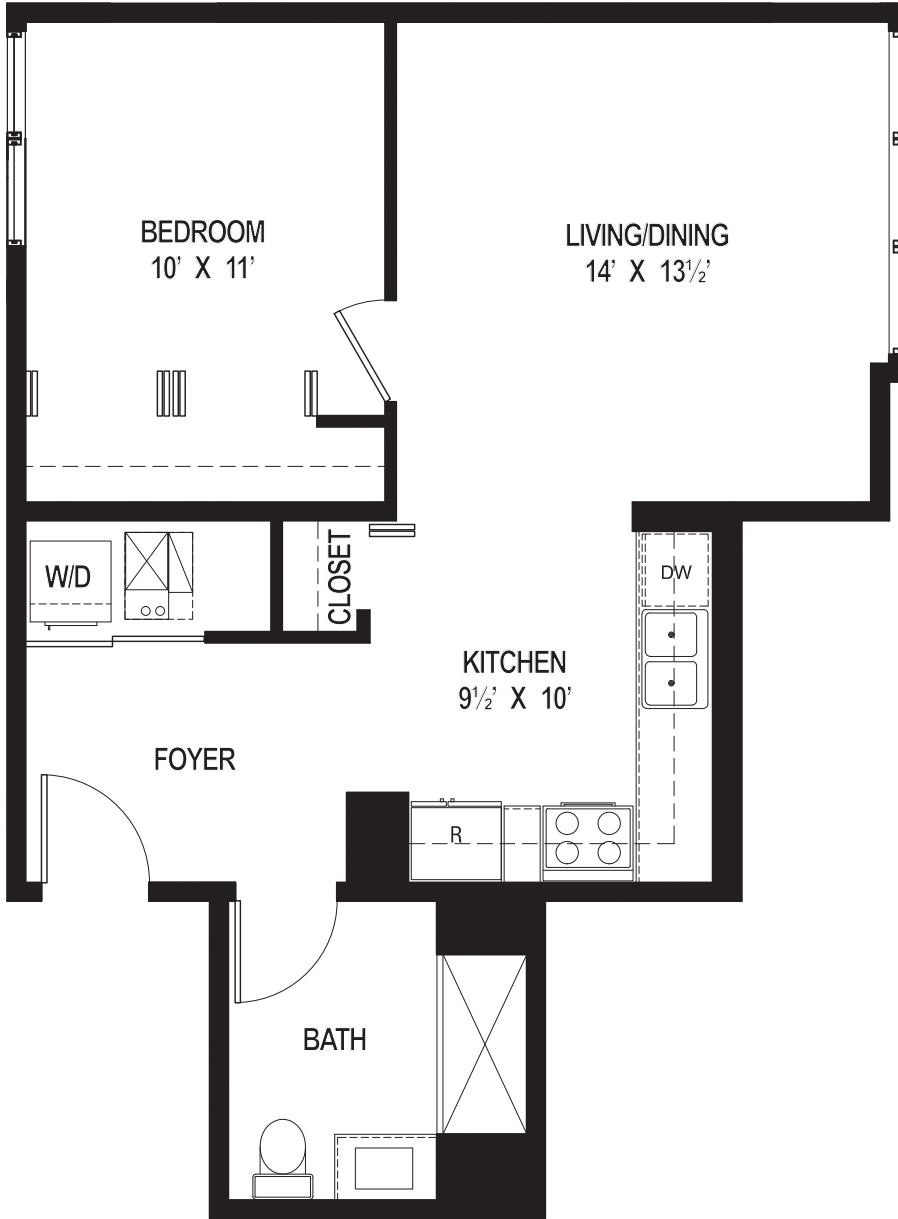

EAST VILLAGE LOFTS

1100 N. Ashland Avenue, Chicago, IL 60622 - EastVillageLofts.com - WickerParkApartments.com

*All dimensions are approximate

1 Bedroom

Unit 407