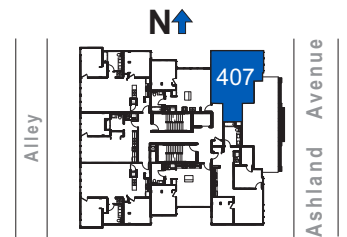

EAST VILLAGE LOFTS

1100 N. Ashland Avenue, Chicago, IL 60622 - EastVillageLofts.com - WickerParkApartments.com

*All dimensions are approximate

1 Bedroom

Unit 407