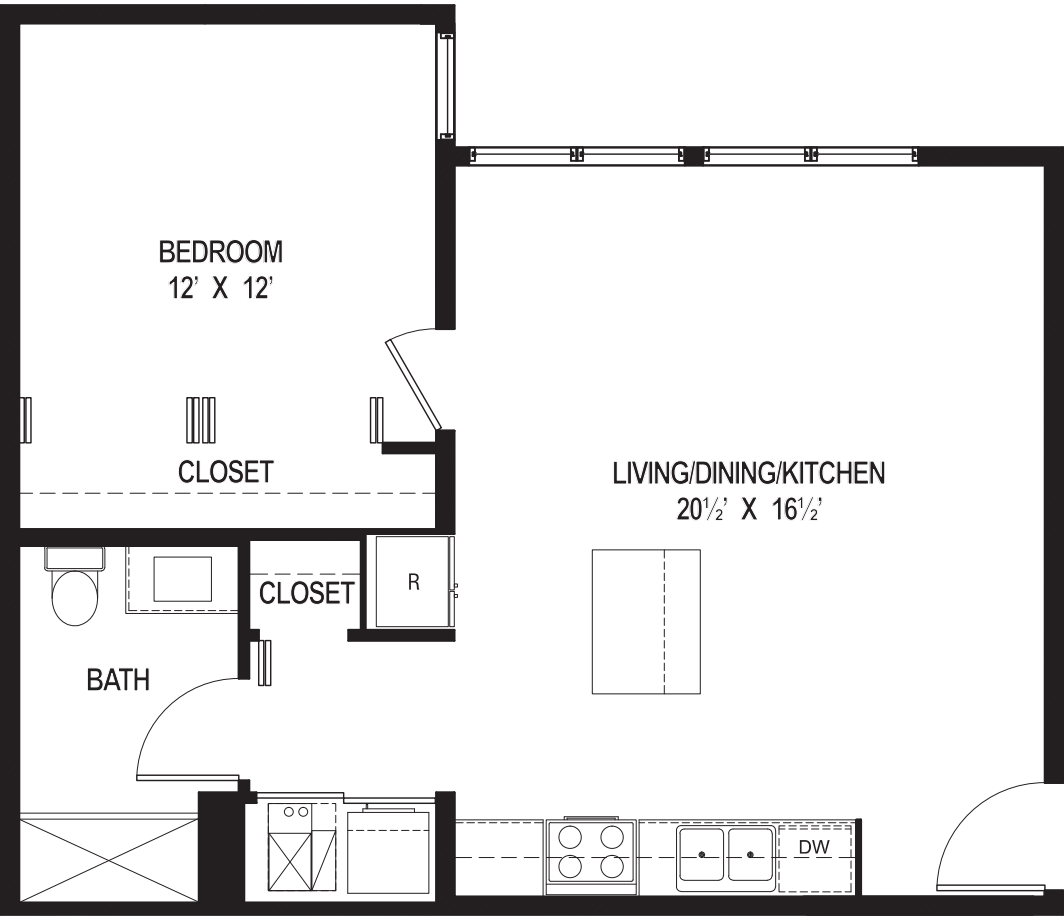

EAST VILLAGE LOFTS

1100 N. Ashland Avenue, Chicago, IL 60622 - EastVillageLofts.com - WickerParkApartments.com

*All dimensions are approximate

1 Bedroom

Unit 406