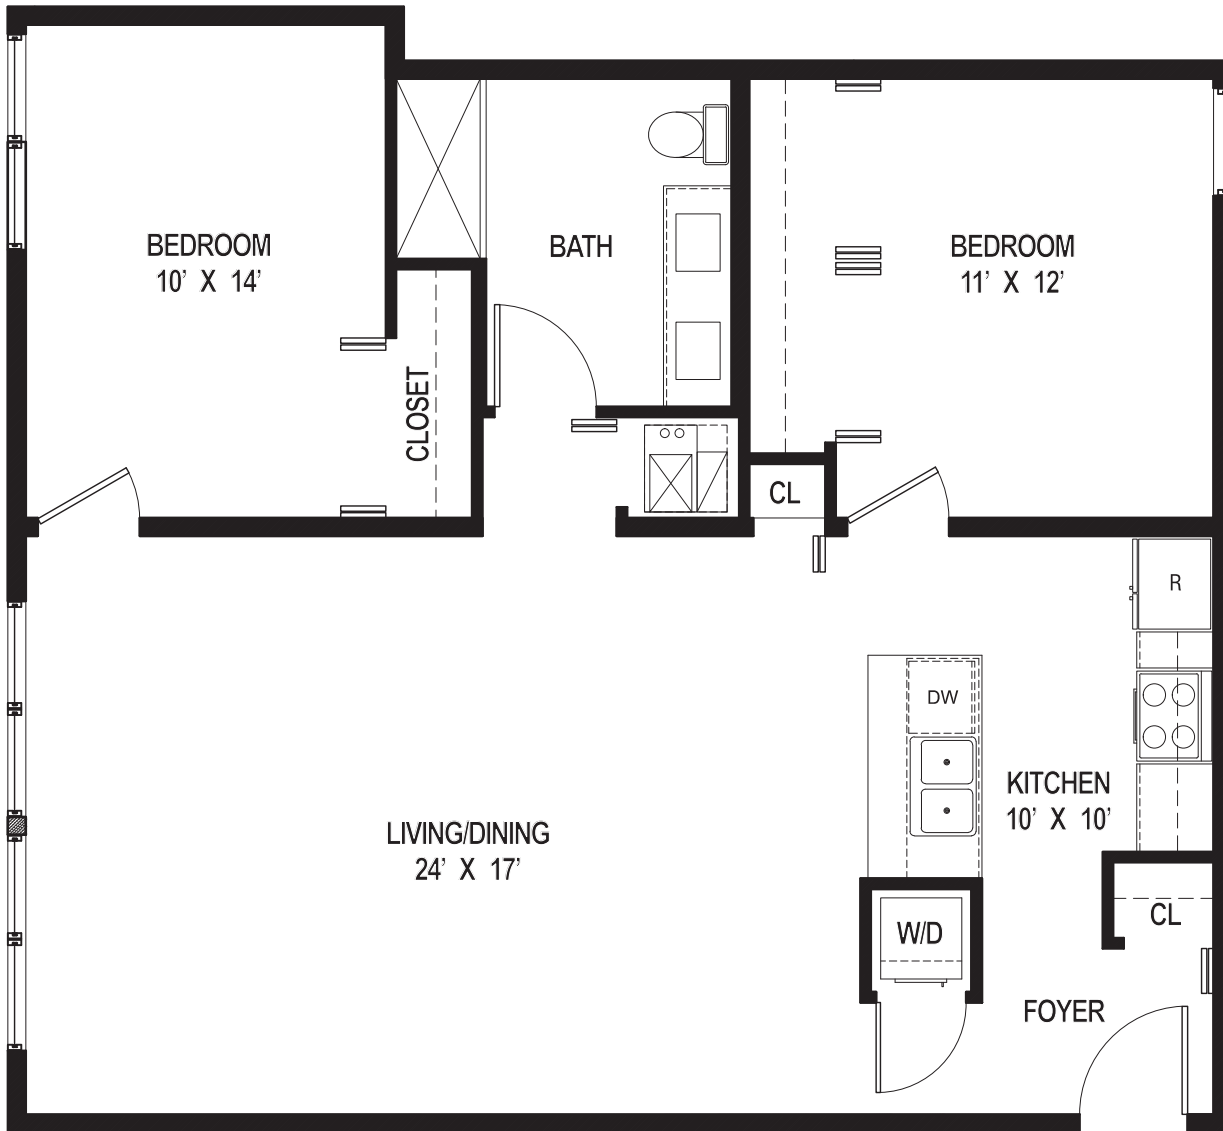

EAST VILLAGE

LOFTS

1100 N. Ashland Avenue, Chicago, IL 60622 - EastVillageLofts.com - WickerParkApartments.com

*All dimensions are approximate

2 Bedroom
1 Bath

Unit 405