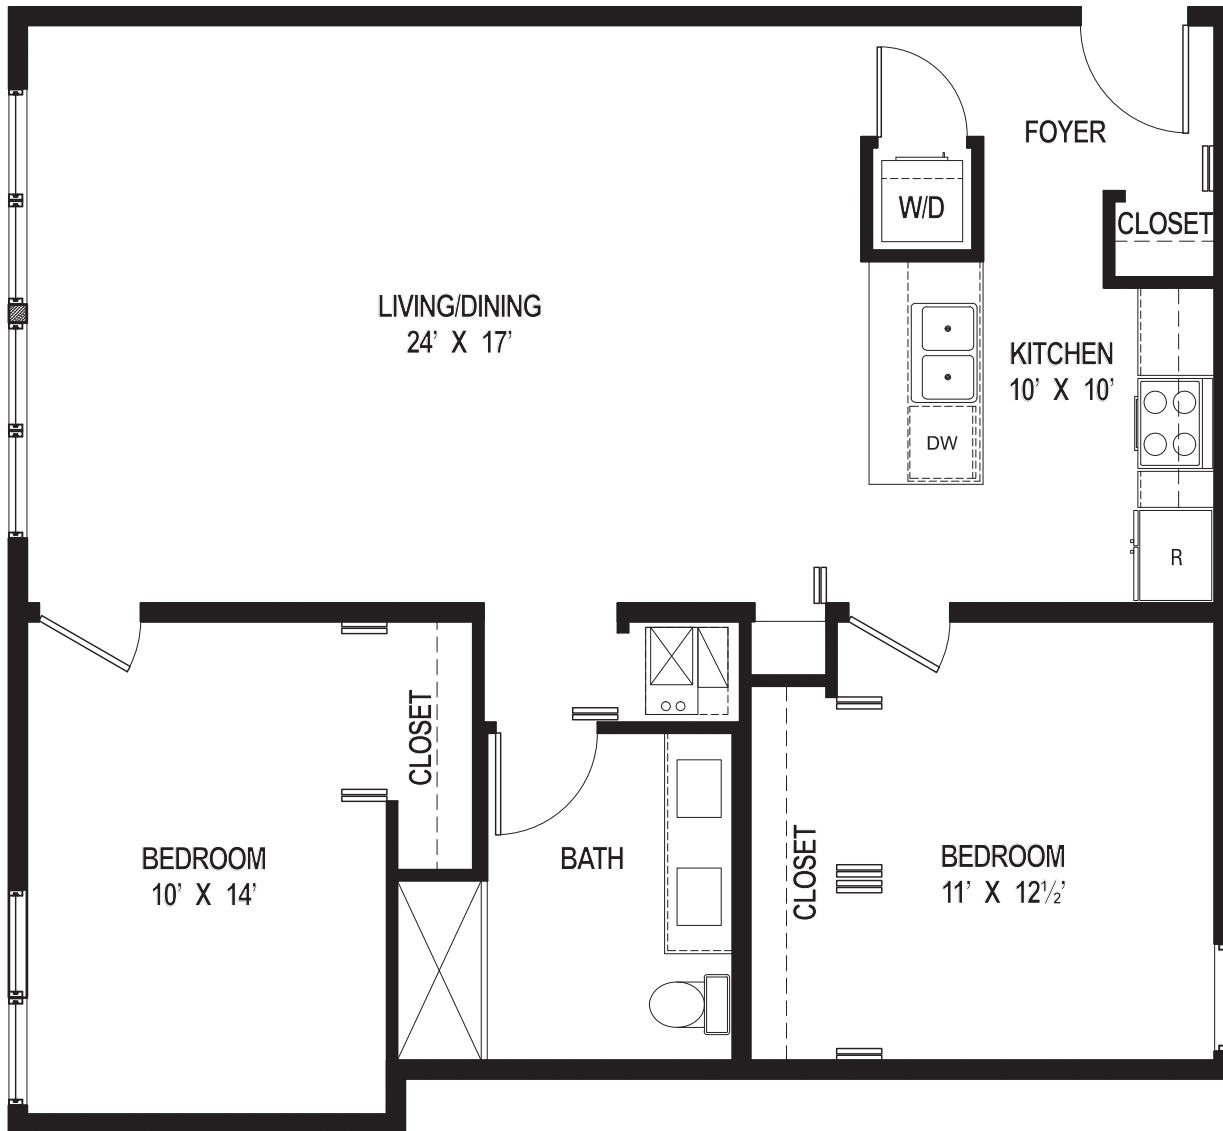

EAST VILLAGE LOFTS

1100 N. Ashland Avenue, Chicago, IL 60622 - EastVillageLofts.com - WickerParkApartments.com

*All dimensions are approximate

2 Bedroom
1 Bath

Unit 403