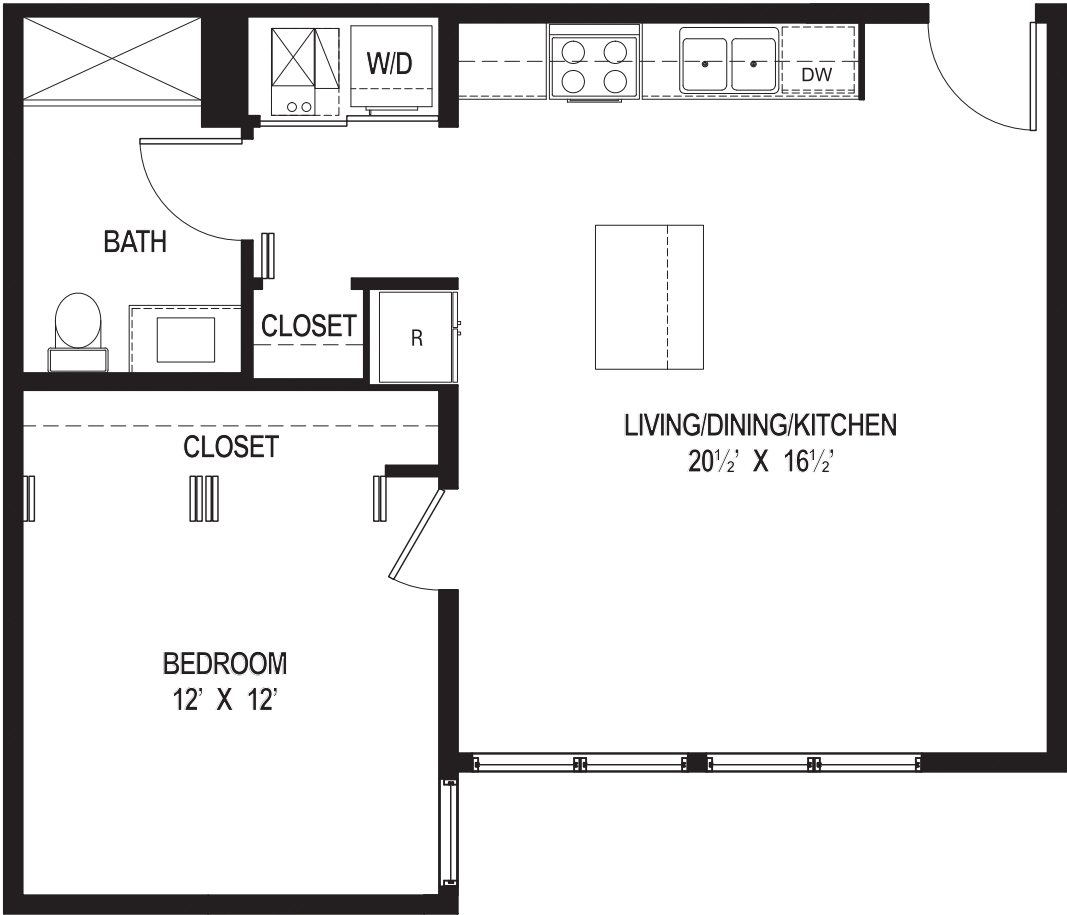

EAST VILLAGE LOFTS

1100 N. Ashland Avenue, Chicago, IL 60622 - EastVillageLofts.com - WickerParkApartments.com

*All dimensions are approximate

1 Bedroom

Unit 402