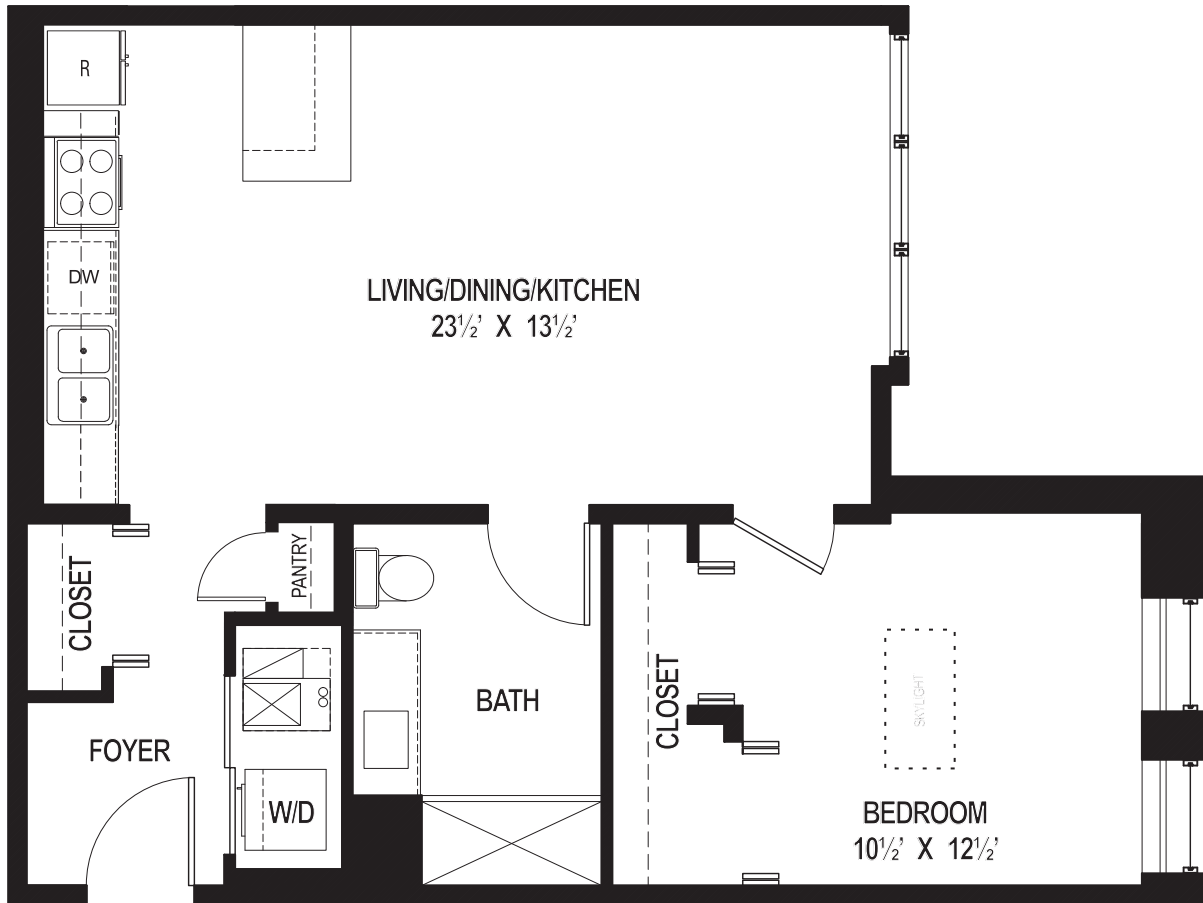

# EAST VILLAGE LOFTS

1100 N. Ashland Avenue, Chicago, IL 60622 - EastVillageLofts.com - WickerParkApartments.com

\*All dimensions are approximate

1 Bedroom

# Unit 307