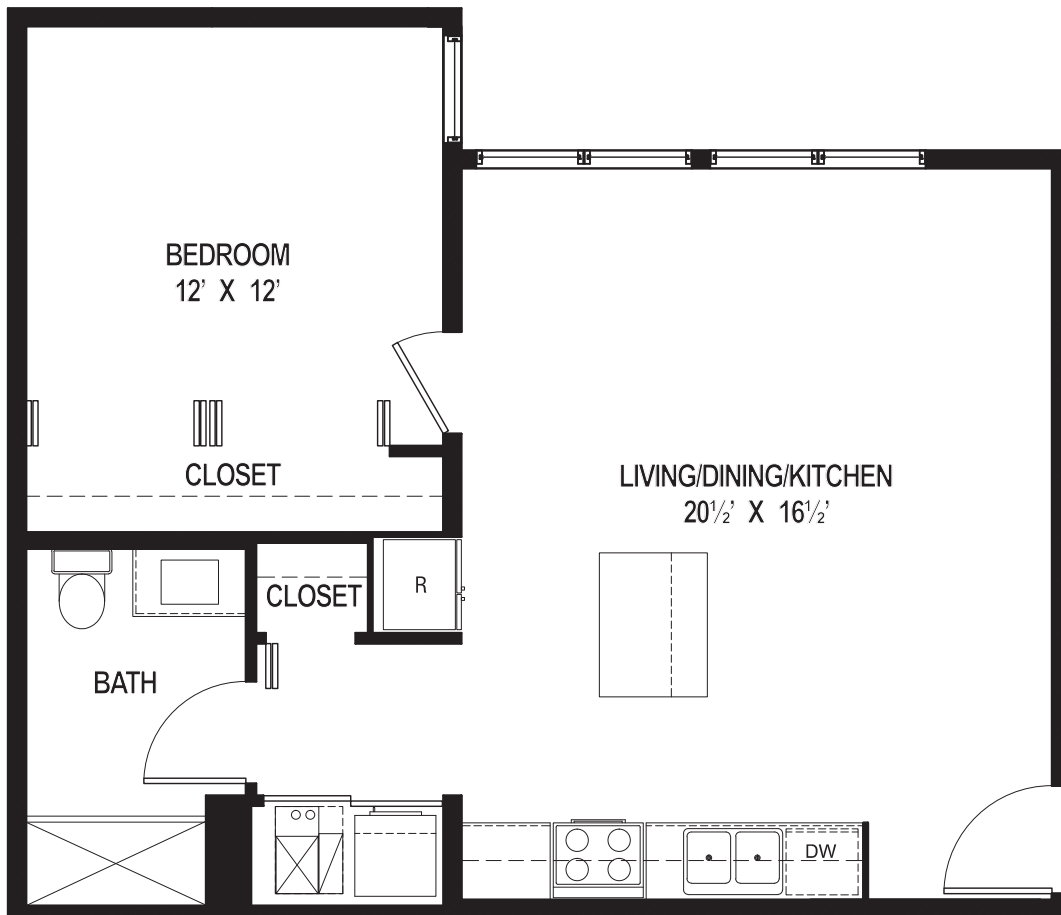

EAST VILLAGE LOFTS

1100 N. Ashland Avenue, Chicago, IL 60622 - EastVillageLofts.com - WickerParkApartments.com

*All dimensions are approximate

1 Bedroom

Unit 306