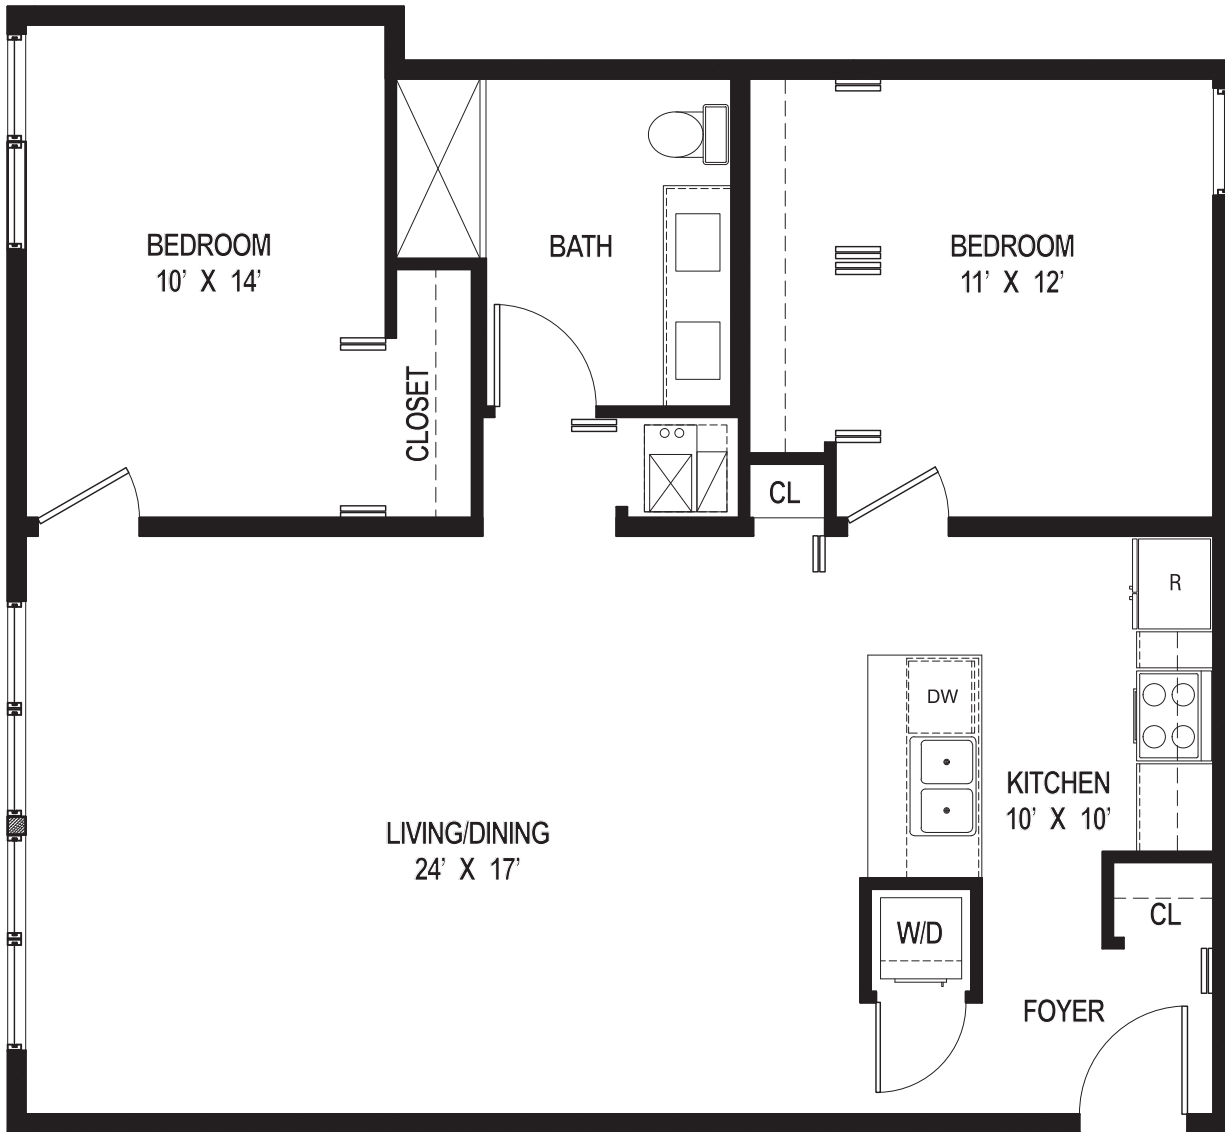

# EAST VILLAGE LOFTS

1100 N. Ashland Avenue, Chicago, IL 60622 - EastVillageLofts.com - WickerParkApartments.com

\*All dimensions are approximate

2 Bedroom  
1 Bath

# Unit 305