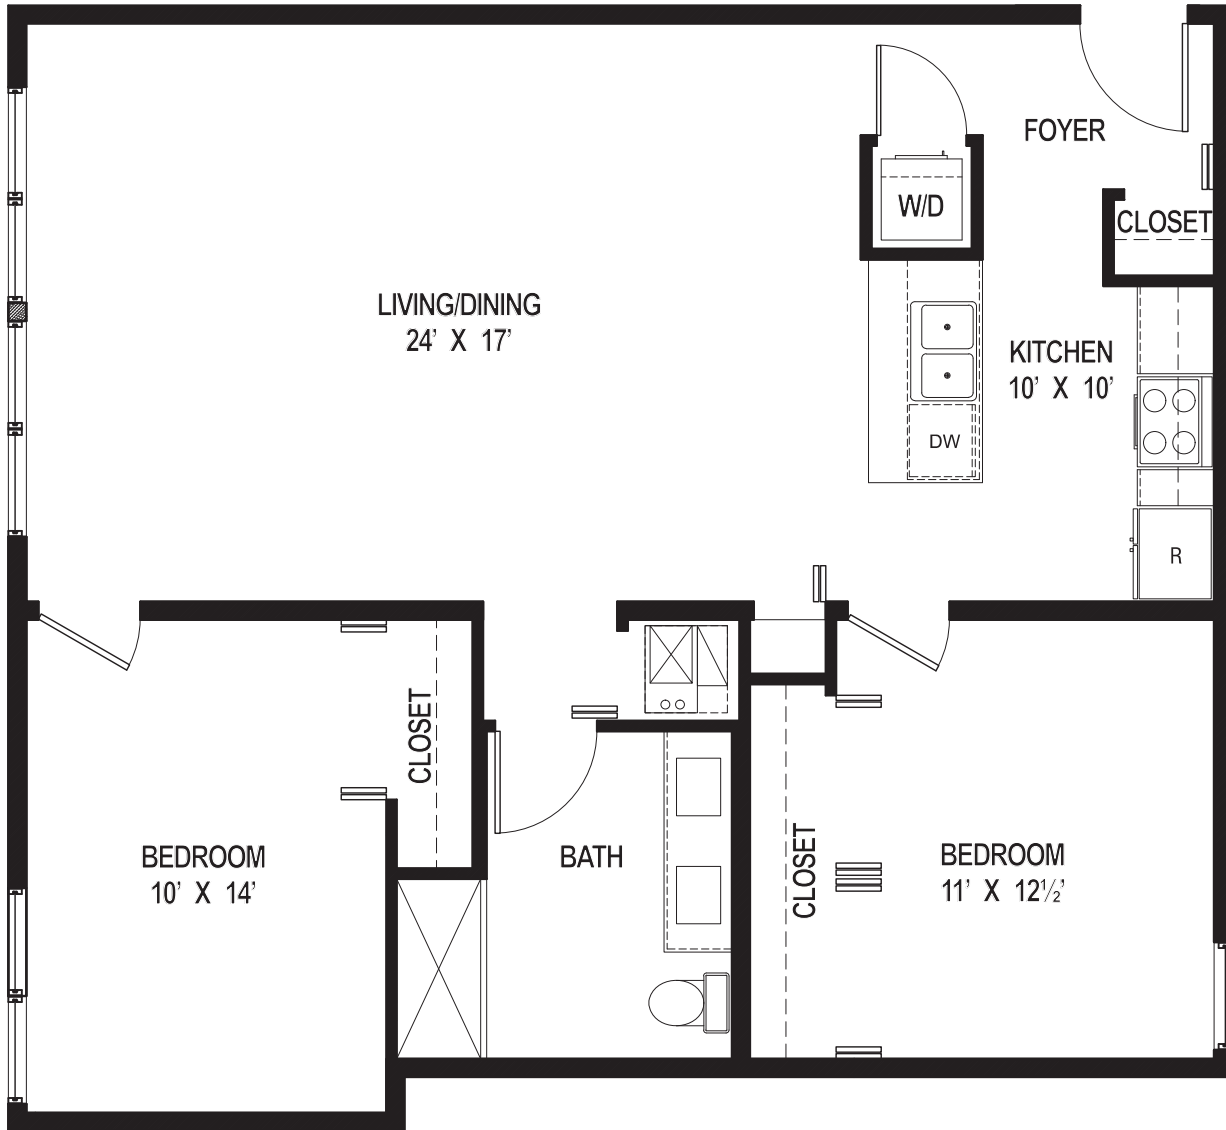

EAST VILLAGE

LOFTS

1100 N. Ashland Avenue, Chicago, IL 60622 - EastVillageLofts.com - WickerParkApartments.com

*All dimensions are approximate

2 Bedroom
1 Bath

Unit 303