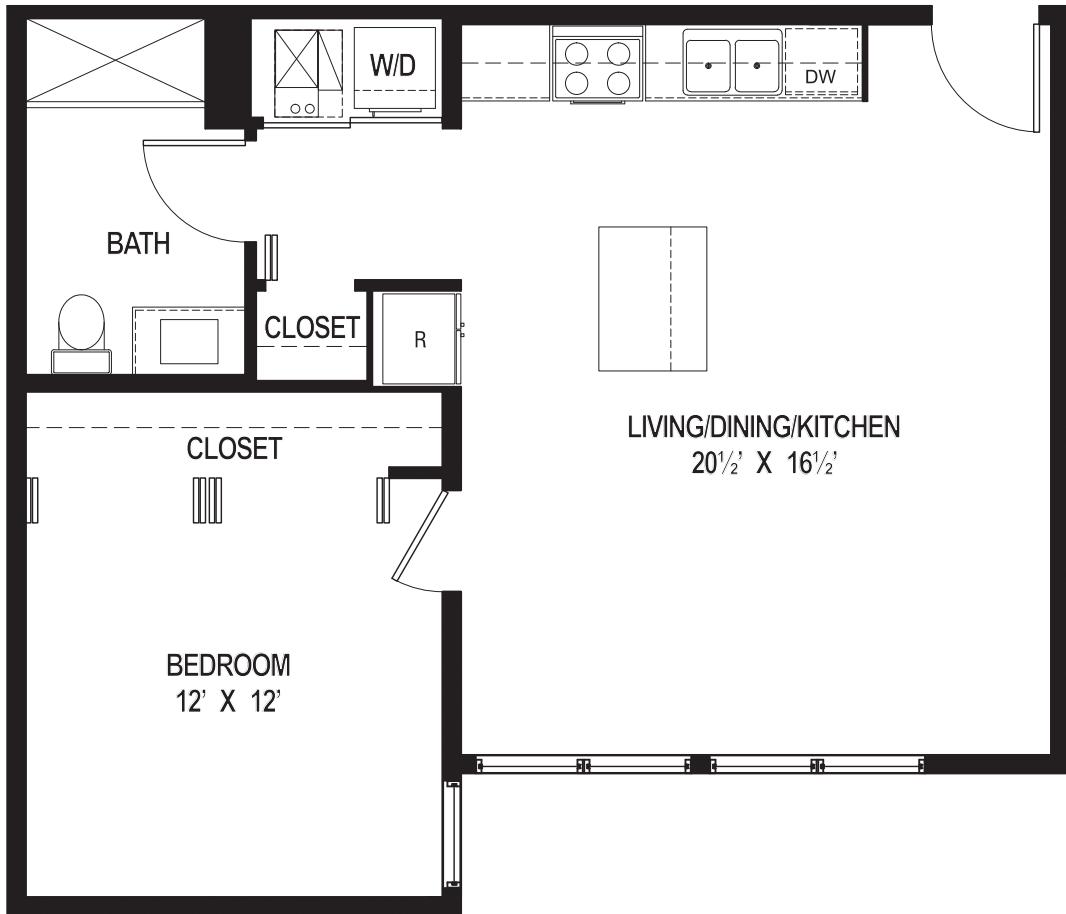

EAST VILLAGE LOFTS

1100 N. Ashland Avenue, Chicago, IL 60622 - EastVillageLofts.com - WickerParkApartments.com

*All dimensions are approximate

1 Bedroom

Unit 302