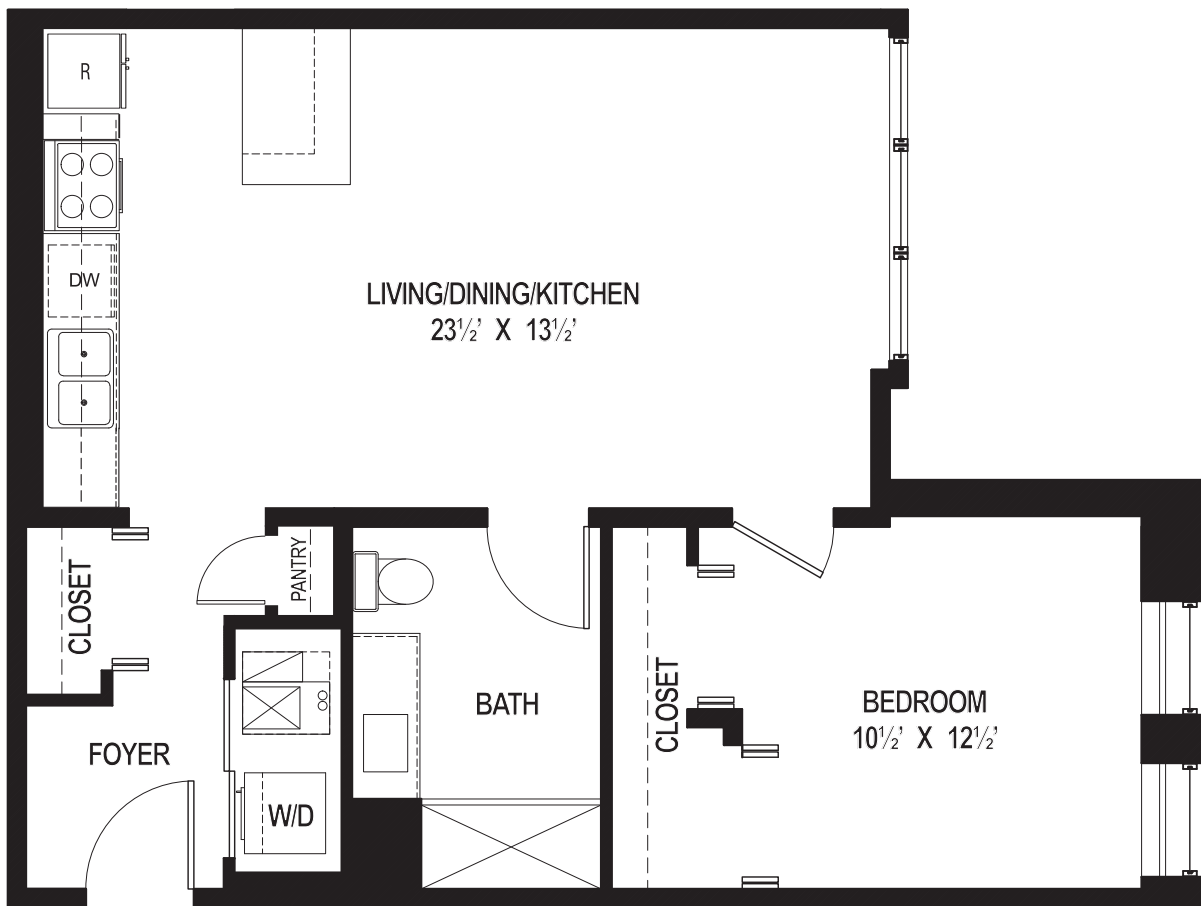

EAST VILLAGE

LOFTS

1100 N. Ashland Avenue, Chicago, IL 60622 - EastVillageLofts.com - WickerParkApartments.com

*All dimensions are approximate

1 Bedroom

Unit 207