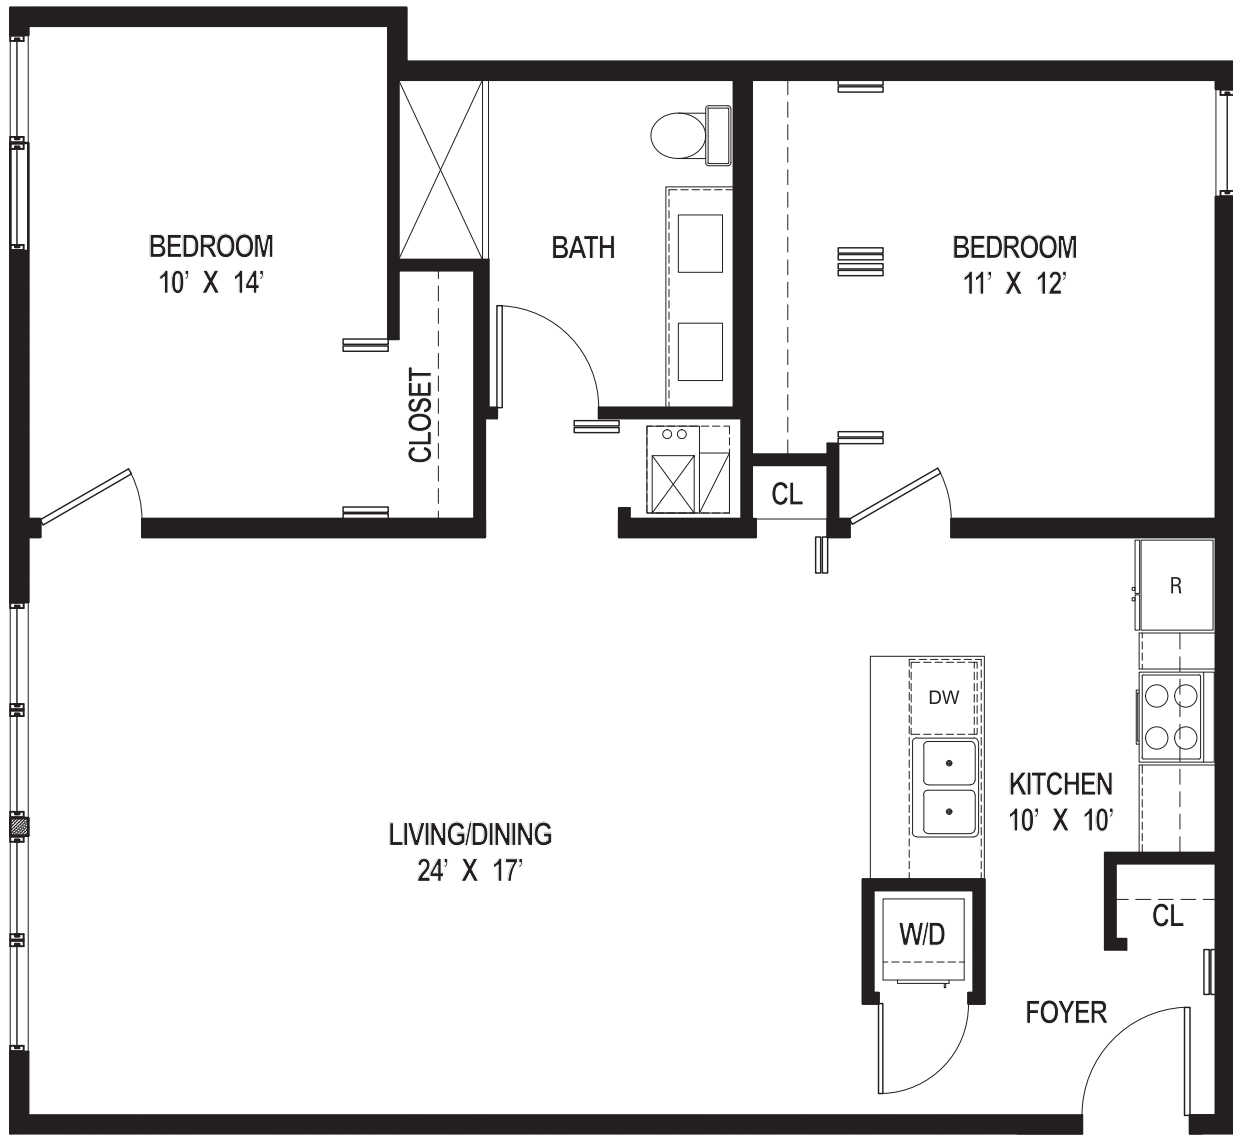

EAST VILLAGE LOFTS

1100 N. Ashland Avenue, Chicago, IL 60622 - EastVillageLofts.com - WickerParkApartments.com

*All dimensions are approximate

2 Bedroom
1 Bath

Unit 205