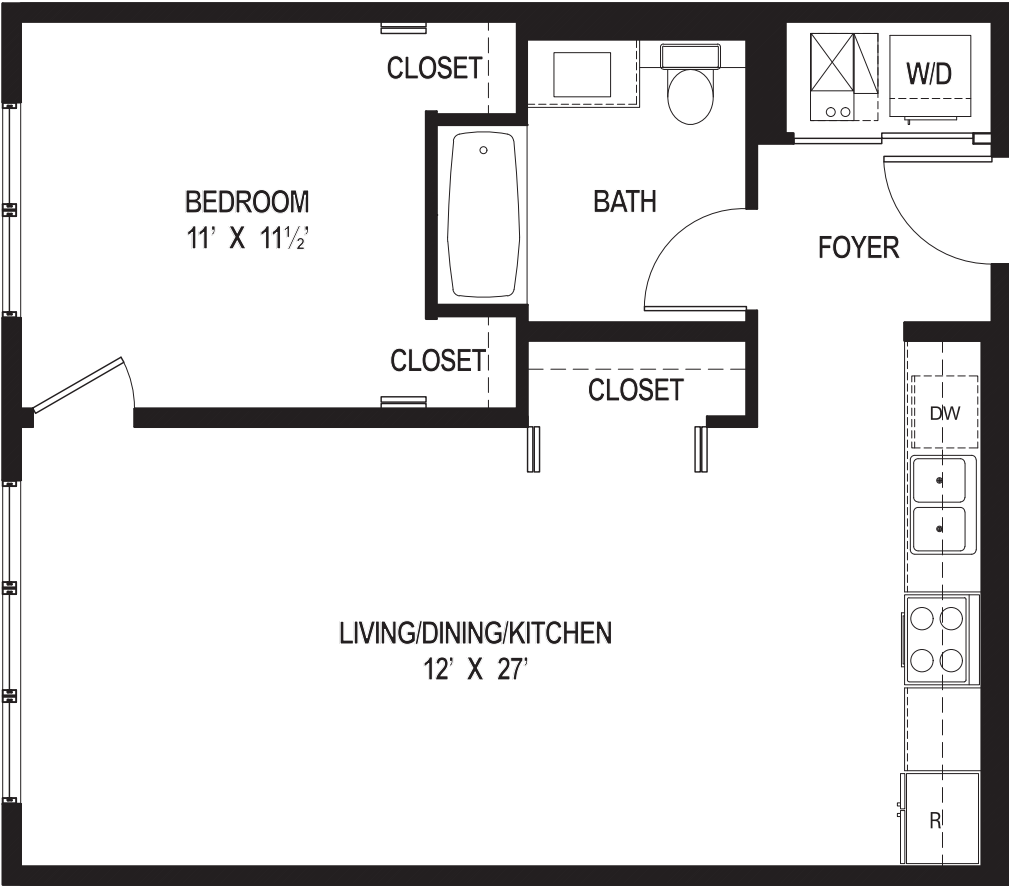

EAST VILLAGE LOFTS

1100 N. Ashland Avenue, Chicago, IL 60622 - EastVillageLofts.com - WickerParkApartments.com

*All dimensions are approximate

1 Bedroom

Unit 204

Equal Housing Opportunity