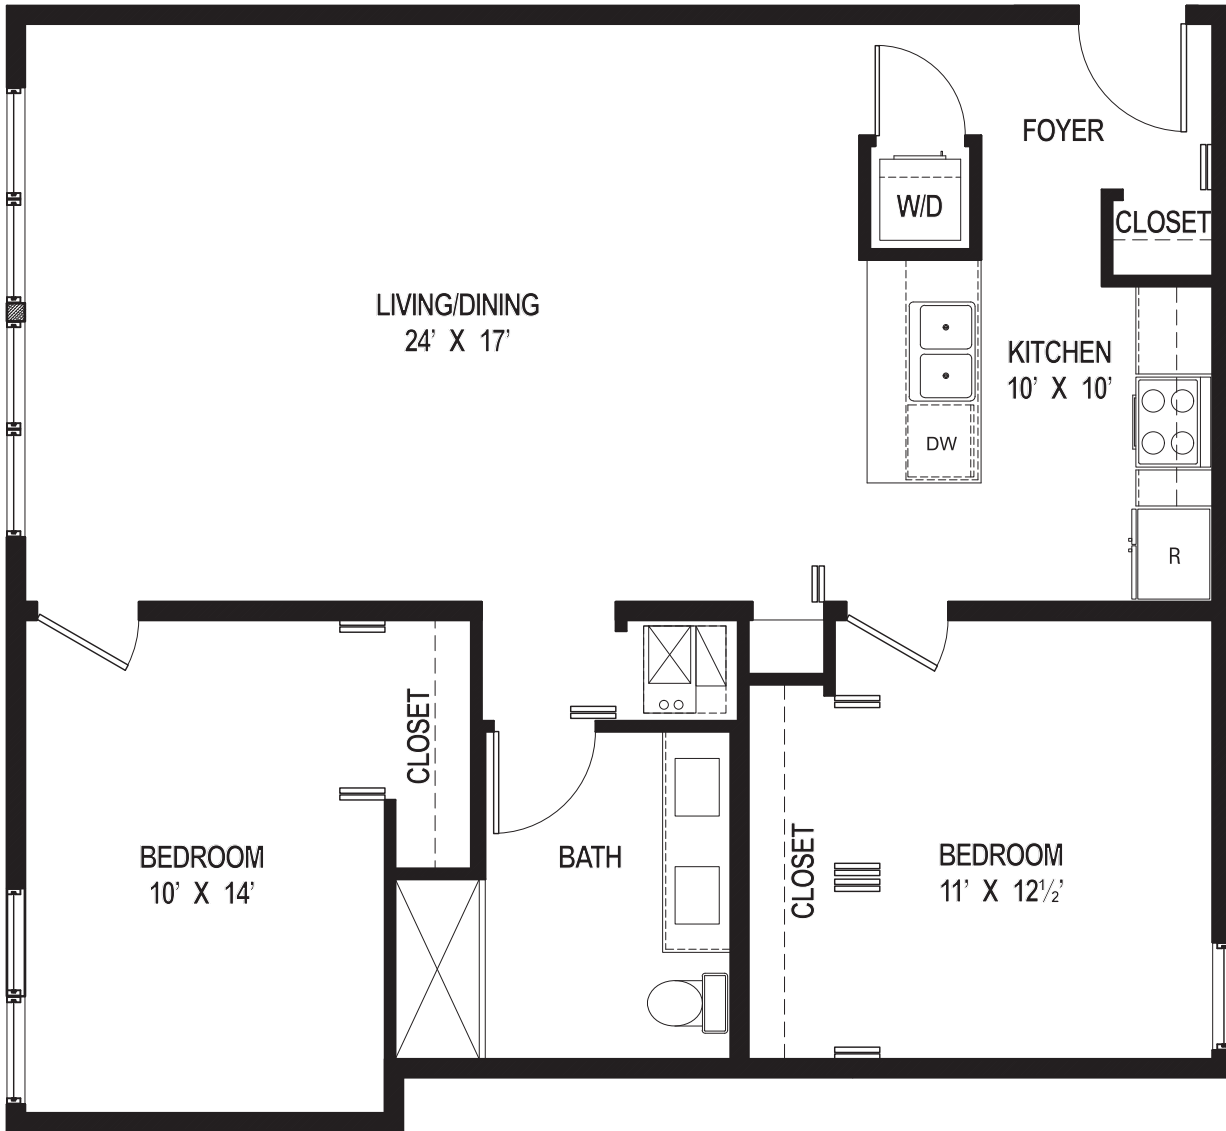

EAST VILLAGE LOFTS

1100 N. Ashland Avenue, Chicago, IL 60622 - EastVillageLofts.com - WickerParkApartments.com

*All dimensions are approximate

2 Bedroom
1 Bath

Unit 203