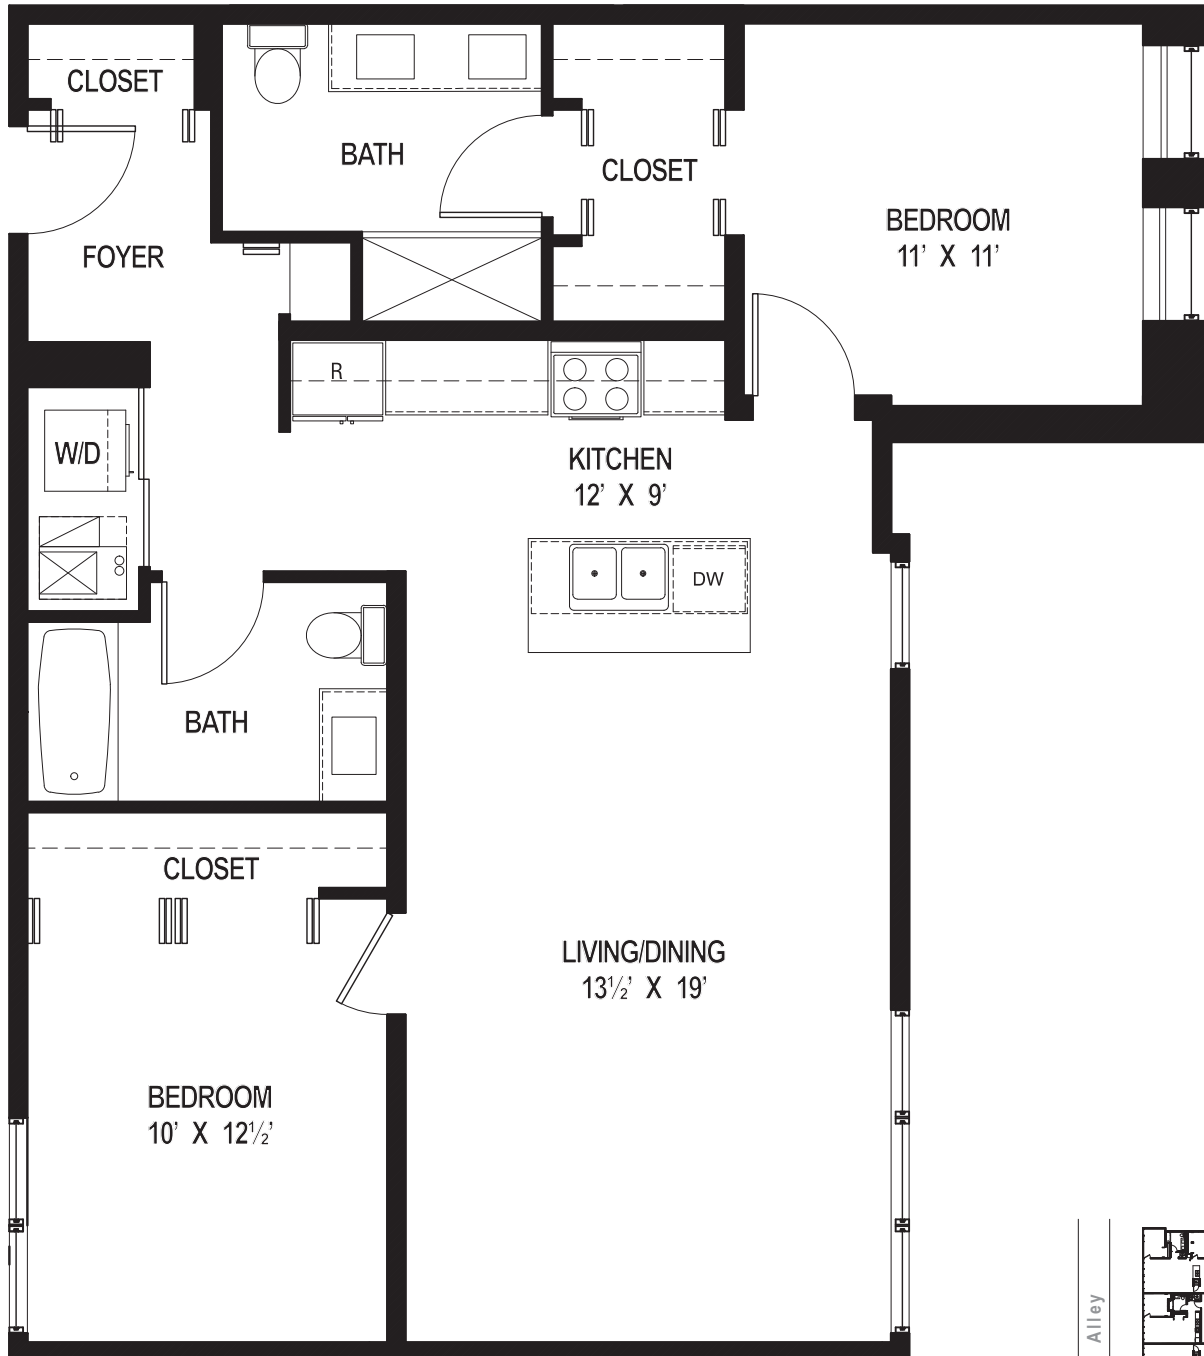

EAST VILLAGE LOFTS

1100 N. Ashland Avenue, Chicago, IL 60622 - EastVillageLofts.com - WickerParkApartments.com

*All dimensions are approximate

2 Bedroom
2 Bath

Unit 201