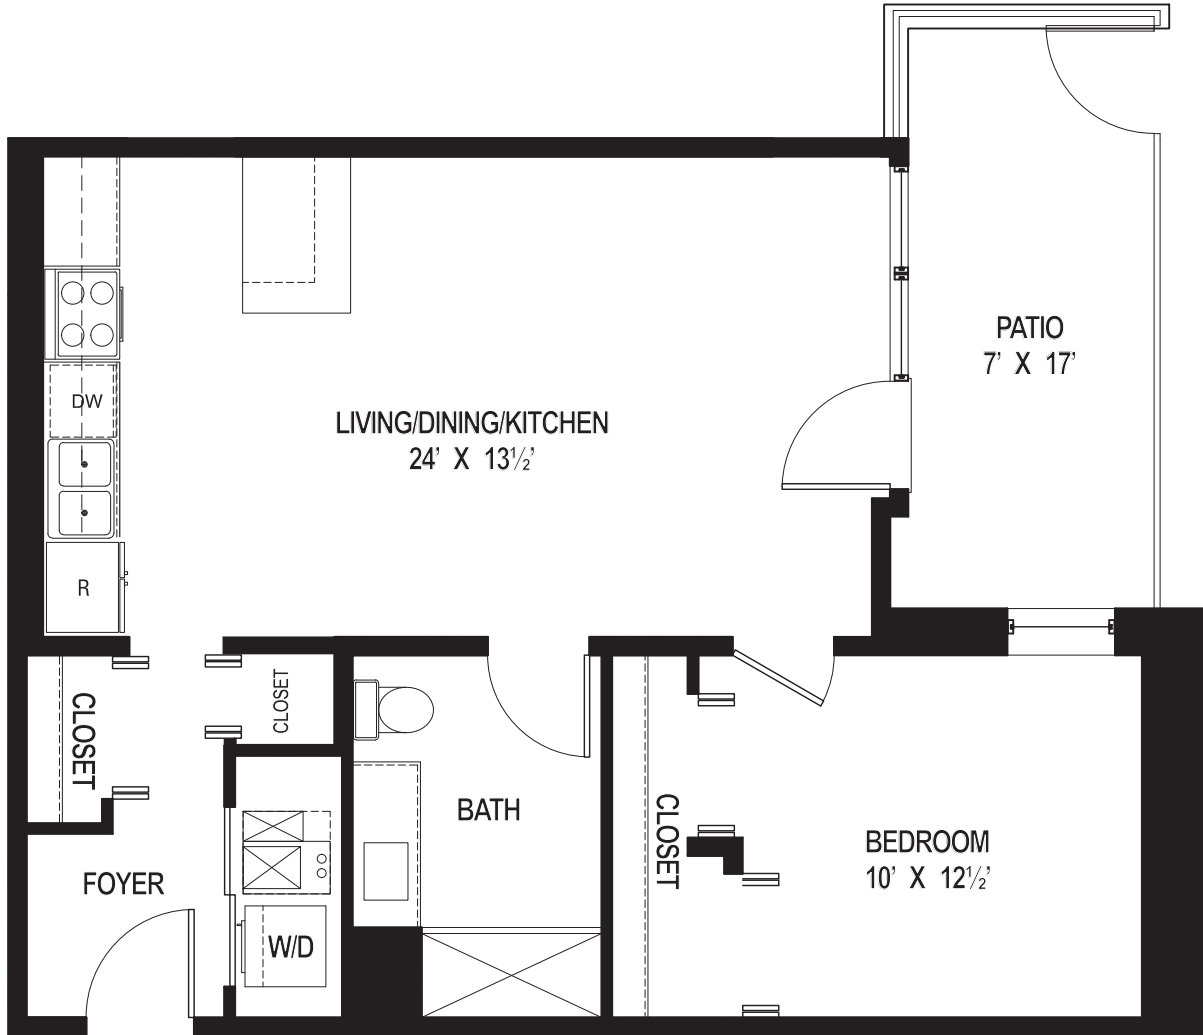

EAST VILLAGE LOFTS

1100 N. Ashland Avenue, Chicago, IL 60622 - EastVillageLofts.com - WickerParkApartments.com

*All dimensions are approximate

1 Bedroom

Unit 105