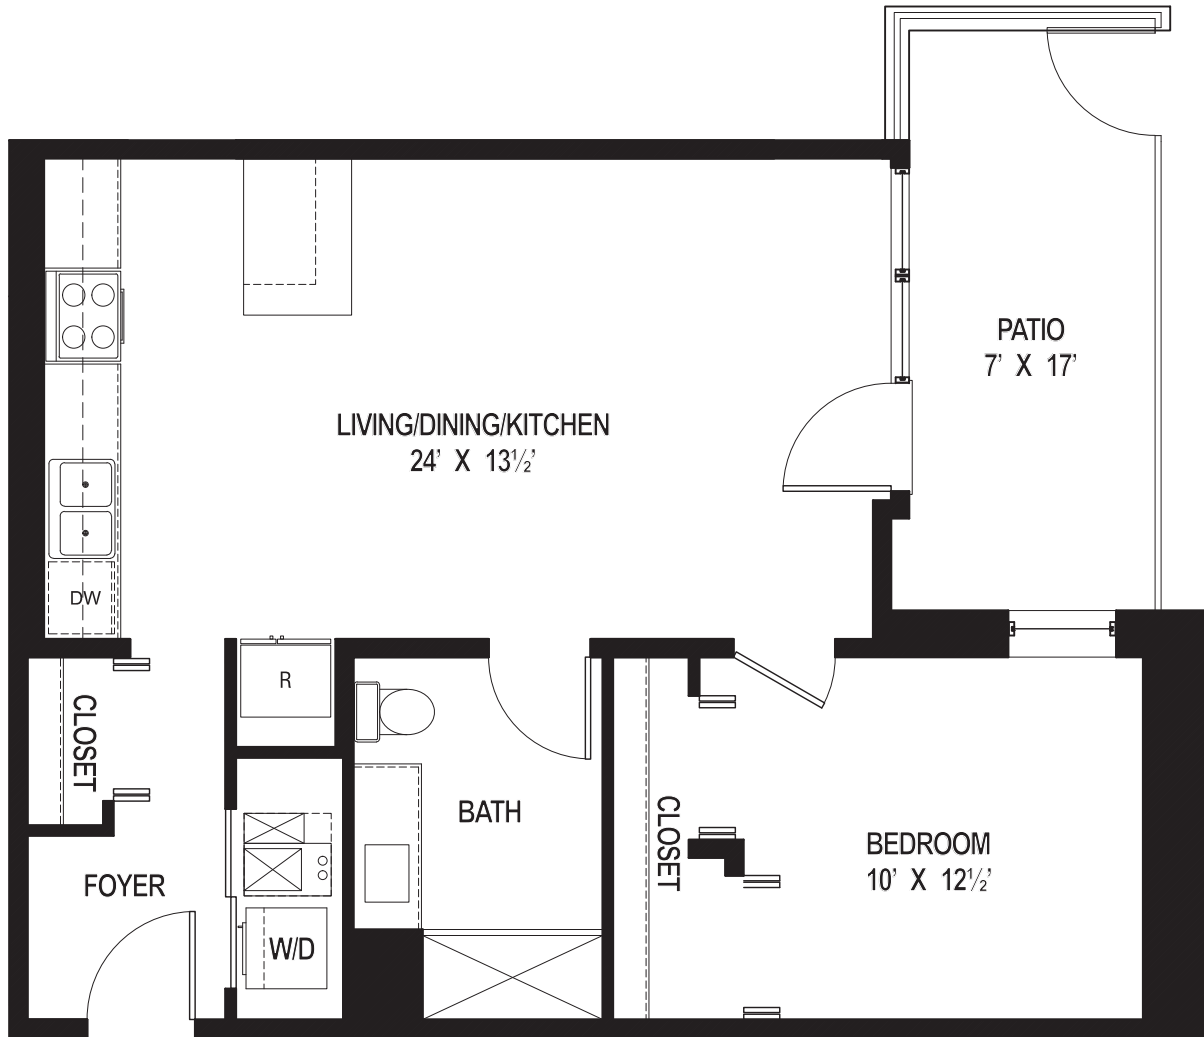

EAST VILLAGE LOFTS

1100 N. Ashland Avenue, Chicago, IL 60622 - EastVillageLofts.com - WickerParkApartments.com

*All dimensions are approximate

1 Bedroom

Unit 105