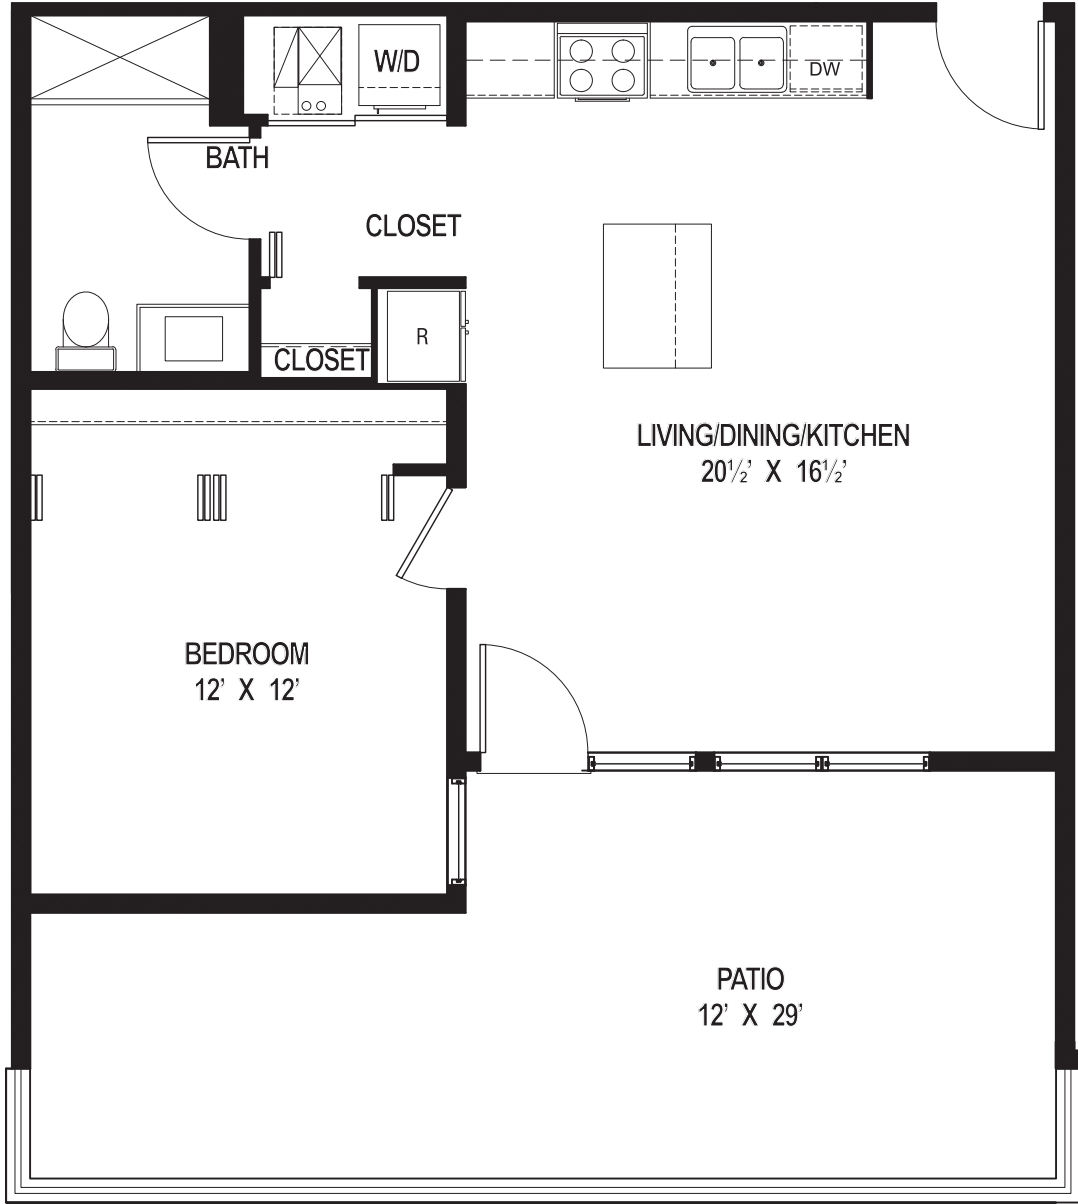

EAST VILLAGE LOFTS

1100 N. Ashland Avenue, Chicago, IL 60622 - EastVillageLofts.com - WickerParkApartments.com

*All dimensions are approximate

1 Bedroom

Unit 102

Equal Housing
Opportunity